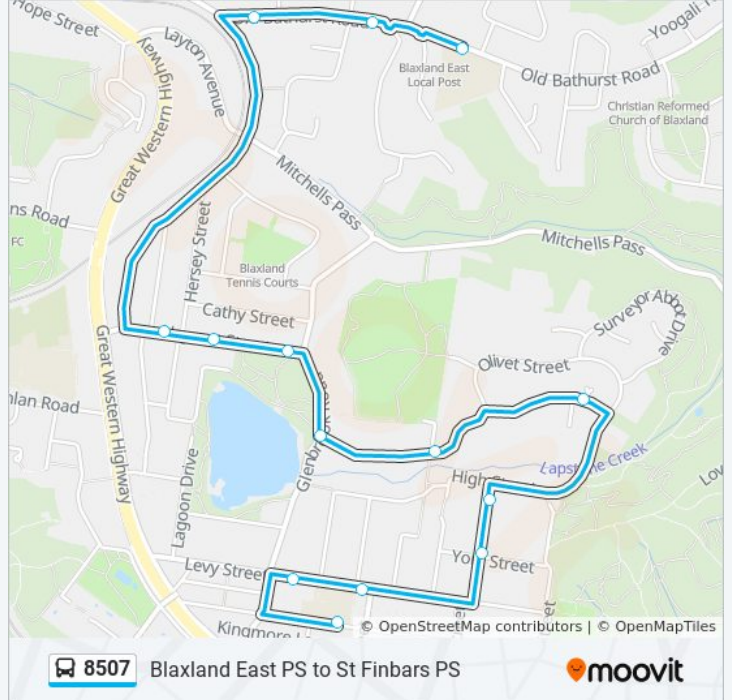

Direction: St Finbars Primary

14 stops

[VIEW LINE SCHEDULE](#)

Blaxland East Public School, Old Bathurst Rd

Old Bathurst Rd after The High Rd

Old Bathurst Rd opp Park Ave

Haymet St after Murphy St

Haymet St after Hersey St

Haymet St before Glenbrook Rd

Glenbrook Rd at Olivet St

Olivet St at Bunyan Lane

Stone Bridge Dr at Thomas Telford Pl

Kent St after High St

Kent St at York St

St Finbar's Primary School, Levy St

Saint Finbar's Catholic Church, Levy St

St Finabr's Primary School, King St

8507 bus Time Schedule

St Finbars Primary Route Timetable:

Sunday	Not Operational
Monday	15:05
Tuesday	15:05
Wednesday	Not Operational
Thursday	Not Operational
Friday	Not Operational
Saturday	Not Operational

8507 bus Info

Direction: St Finbars Primary

Stops: 14

Trip Duration: 15 min

Line Summary:

8507 bus time schedules and route maps are available in an offline PDF at moovitapp.com. Use the [Moovit App](#) to see live bus times, train schedule or subway schedule, and step-by-step directions for all public transit in Sydney.