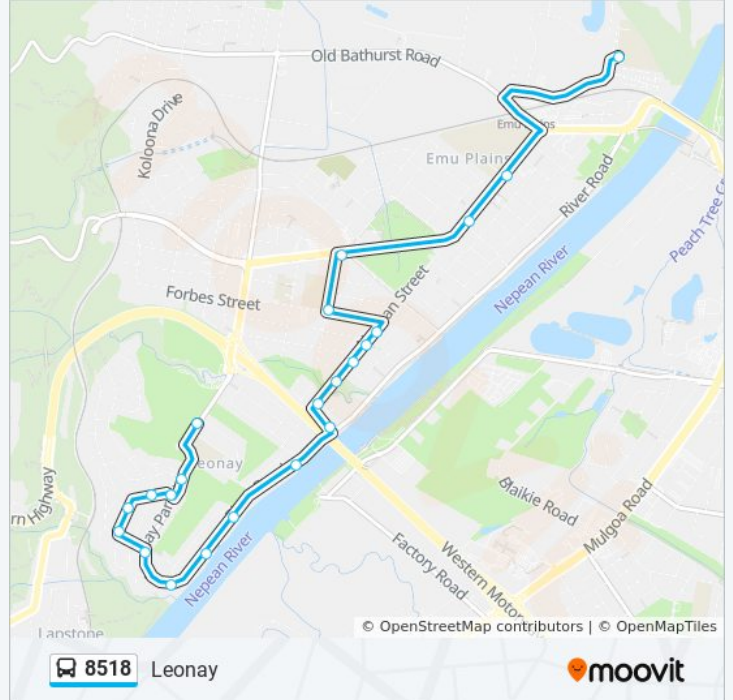

8518 bus time schedules and route maps are available in an offline PDF at moovitapp.com. Use the [Moovit App](#) to see live bus times, train schedule or subway schedule, and step-by-step directions for all public transit in Sydney.

[About Moovit](#) • [MaaS Solutions](#) • [Supported Countries](#) • [Mooviter Community](#)

© 2024 Moovit - All Rights Reserved

Check Live Arrival Times