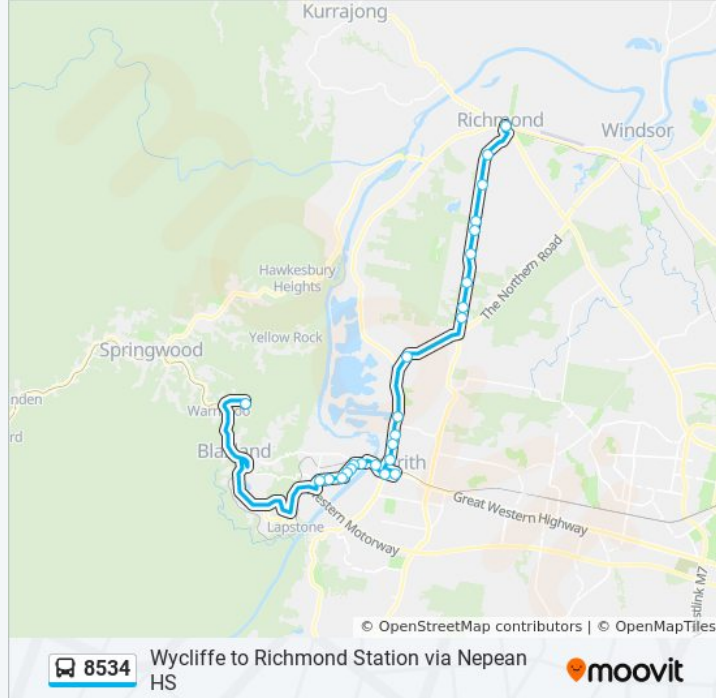

Cranebrook Rd before McCarthys Lane

Cranebrook Rd at Church Lane

Londonderry Rd after Smeeton Rd

Londonderry Rd opp Thomas Rd

Londonderry Rd opp White Gates Rd

Londonderry Rd after Spencer St

Londonderry Rd opp Garrington Rd

RAAF Base, Londonderry Rd

Londonderry Rd at The Driftway

Londonderry Rd opp Vines Dr

East Market St opp Richmond Station

8534 bus time schedules and route maps are available in an offline PDF at moovitapp.com. Use the [Moovit App](#) to see live bus times, train schedule or subway schedule, and step-by-step directions for all public transit in Sydney.

[About Moovit](#) • [MaaS Solutions](#) • [Supported Countries](#) • [Mooviter Community](#)

© 2024 Moovit - All Rights Reserved

Check Live Arrival Times