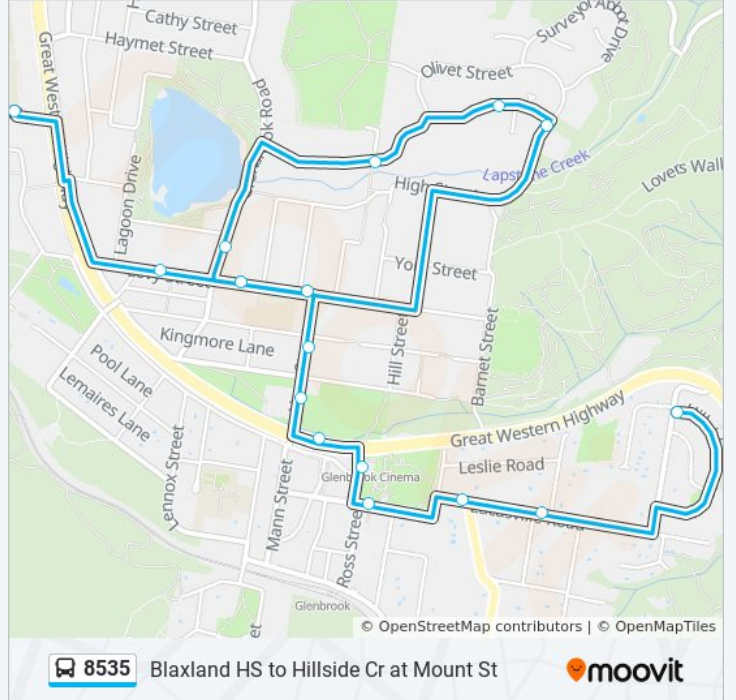

### Direction: Glenbrook E

18 stops

[VIEW LINE SCHEDULE](#)

Blaxland High School Bus Bay, Coughlan Rd

Levy St opp Fletcher St

Levy St opp Saint Finbar's Catholic Church

Levy St opp St Finbar's Primary School

Olivet St at Stone Bridge Dr

Stone Bridge Dr after James Randall Pl

Olivet St opp Bunyan Lane

Glenbrook Rd opp Skarratt St

Levy St opp Saint Finbar's Catholic Church

Levy St opp St Finbar's Primary School

Hare St at King St

### 8535 bus Time Schedule

Glenbrook E Route Timetable:

Sunday	Not Operational
Monday	Not Operational
Tuesday	Not Operational
Wednesday	14:30
Thursday	Not Operational
Friday	Not Operational
Saturday	Not Operational

### 8535 bus Info

**Direction:** Glenbrook E

**Stops:** 18

**Trip Duration:** 15 min

**Line Summary:**

8535 bus time schedules and route maps are available in an offline PDF at [moovitapp.com](https://moovitapp.com). Use the Moovit App to see live bus times, train schedule or subway schedule, and step-by-step directions for all public transit in Sydney.