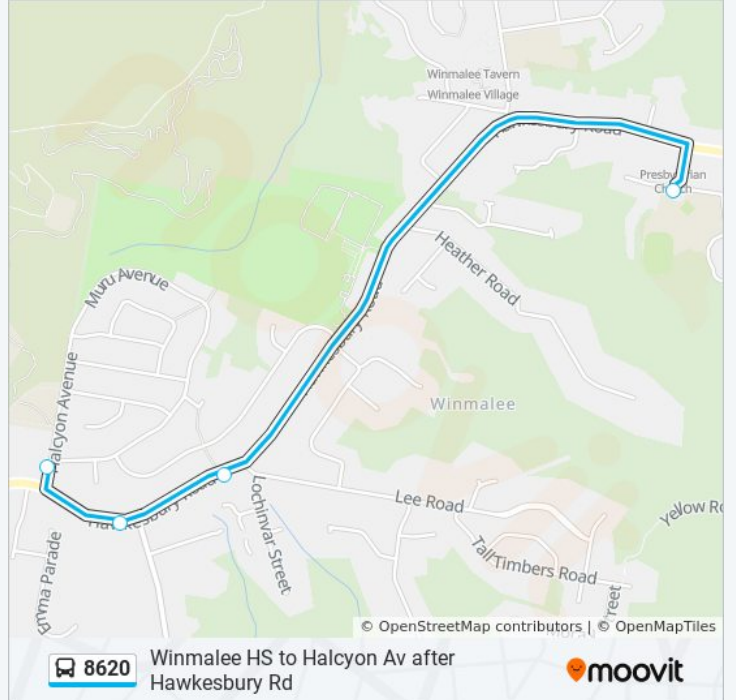

### Direction: Winmalee

4 stops

[VIEW LINE SCHEDULE](#)

Winmalee HS

Hawkesbury Rd after Lee Rd

Hawkesbury Rd after Singles Ridge Rd

Halycon Ave opp Muru Ave

### 8620 bus Time Schedule

Winmalee Route Timetable:

Sunday	Not Operational
Monday	14:50
Tuesday	14:50
Wednesday	14:50
Thursday	14:50
Friday	14:50
Saturday	Not Operational

### 8620 bus Info

**Direction:** Winmalee

**Stops:** 4

**Trip Duration:** 7 min

**Line Summary:**

8620 bus time schedules and route maps are available in an offline PDF at [moovitapp.com](https://moovitapp.com). Use the Moovit App to see live bus times, train schedule or subway schedule, and step-by-step directions for all public transit in Sydney.