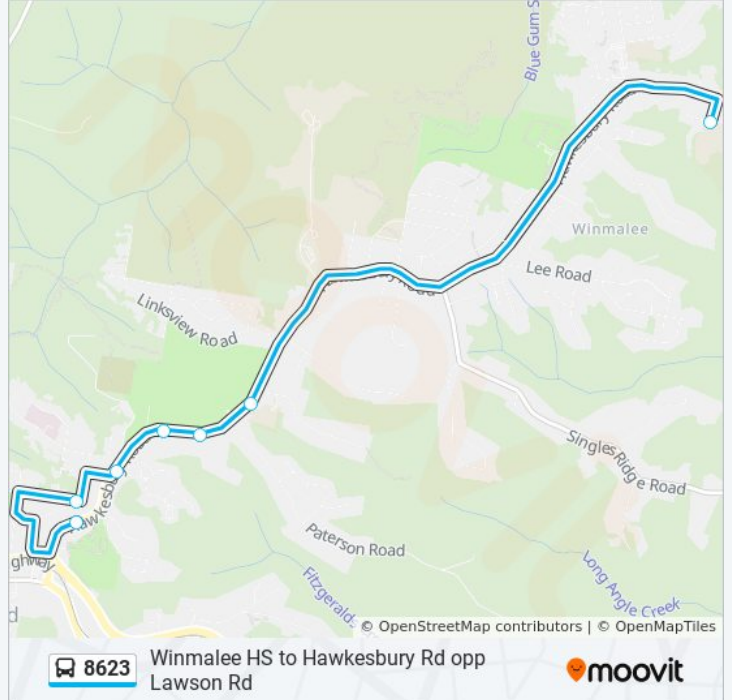

### Direction: Springwood

7 stops

[VIEW LINE SCHEDULE](#)

Winmalee HS

Hawkesbury Rd af Ellison Rd

Hawkesbury Rd after Paterson Rd

Hawkesbury Rd opp Springwood Golf Club

Hawkesbury Rd opp Moore Rd

Prince St at Baxter Ave

Hawkesbury Rd opp Lawson Rd

### 8623 bus Time Schedule

Springwood Route Timetable:

Sunday	Not Operational
Monday	14:50
Tuesday	14:50
Wednesday	14:50
Thursday	14:50
Friday	14:50
Saturday	Not Operational

### 8623 bus Info

**Direction:** Springwood

**Stops:** 7

**Trip Duration:** 10 min

**Line Summary:**

8623 bus time schedules and route maps are available in an offline PDF at [moovitapp.com](https://moovitapp.com). Use the Moovit App to see live bus times, train schedule or subway schedule, and step-by-step directions for all public transit in Sydney.