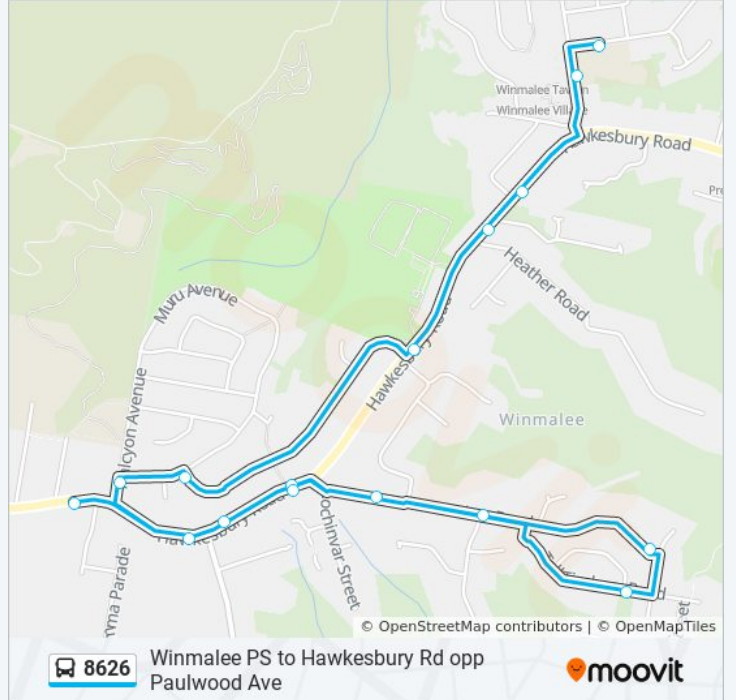

 **8626**

Winmalee PS to Hawkesbury Rd opp Paulwood Ave

Get The App

The 8626 bus line Winmalee PS to Hawkesbury Rd opp Paulwood Ave has one route. For regular weekdays, their operation hours are:

(1) Hawkesbury Rd after Sunny Ridge Rd: 15:20

Use the Moovit App to find the closest 8626 bus station near you and find out when is the next 8626 bus arriving.

Direction: Hawkesbury Rd after Sunny Ridge Rd

16 stops

[VIEW LINE SCHEDULE](#)

- Winmalee Public School, Leslie St
- White Cross Rd opp Winmalee Shopping Village
- Hawkesbury Rd opp Kristine St
- Hawkesbury Rd before Heather Rd
- Winmalee Anglican Church, Hawkesbury Rd
- Bunnal Ave at Muru Ave
- Halycon Ave at Muru Ave
- Hawkesbury Rd opp Singles Ridge Rd
- Hawkesbury Rd opp Lee Rd
- Lee Rd before Reid Rd
- Lee Rd opp Glenelgin Rd
- Lee Rd at Semana Pl
- Tall Timbers Rd opp Carramar Cres
- Hawkesbury Rd after Lee Rd
- Hawkesbury Rd after Singles Ridge Rd
- Hawkesbury Rd after Sunny Ridge Rd

8626 bus Time Schedule

Hawkesbury Rd after Sunny Ridge Rd Route
Timetable:

Sunday	Not Operational
Monday	15:20
Tuesday	15:20
Wednesday	15:20
Thursday	15:20
Friday	15:20
Saturday	Not Operational

8626 bus Info

Direction: Hawkesbury Rd after Sunny Ridge Rd

Stops: 16

Trip Duration: 12 min

Line Summary:

8626 bus time schedules and route maps are available in an offline PDF at moovitapp.com. Use the Moovit App to see live bus times, train schedule or subway schedule, and step-by-step directions for all public transit in Sydney.