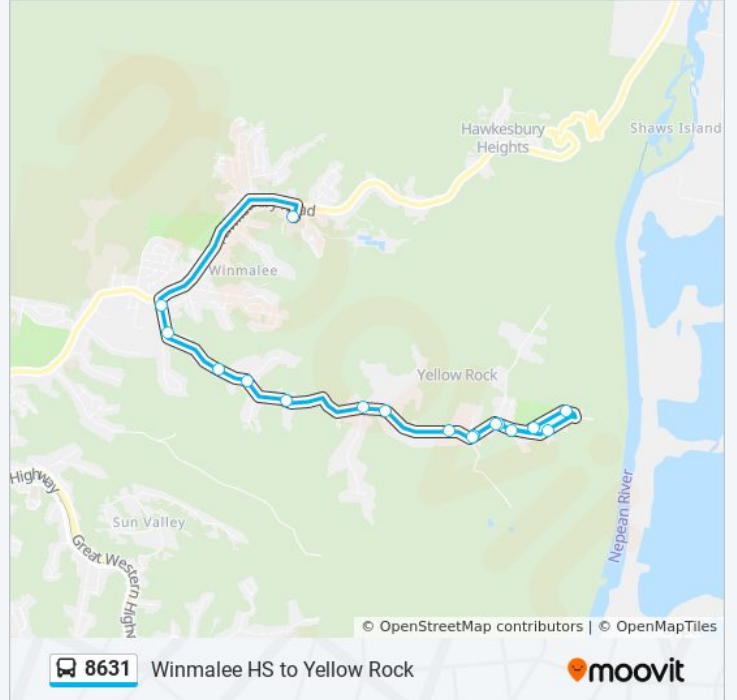

### Direction: Yellow Rock

17 stops

[VIEW LINE SCHEDULE](#)

- Winmalee HS
- Singles Ridge Rd at Falkland Cl
- Singles Ridge Rd opp Buena Vista Rd
- 106 Singles Ridge Rd
- Singles Ridge Rd after Heather Glen Rd
- Singles Ridge Rd opp 195
- Singles Ridge Rd opp Purvines Rd
- Singles Ridge Rd before Newport Rd
- Saint George Monastery, Singles Ridge Rd
- Yellow Rock Rd at Marau Pl
- Illingsworth Rd after Yellow Rock Rd
- Cooroy Cres after Illingsworth Rd
- Cooroy Cres before Illingworth Rd
- Illingworth Rd opp 62
- Illingsworth Rd opp Colville Rd
- Illingworth Rd at Yellow Rock Rd
- Yellow Rock Rd opp Marau Pl

### 8631 bus Time Schedule

Yellow Rock Route Timetable:

Sunday	Not Operational
Monday	14:50
Tuesday	14:50
Wednesday	14:50
Thursday	14:50
Friday	14:50
Saturday	Not Operational

### 8631 bus Info

**Direction:** Yellow Rock

**Stops:** 17

**Trip Duration:** 20 min

**Line Summary:**

8631 bus time schedules and route maps are available in an offline PDF at [moovitapp.com](https://moovitapp.com). Use the Moovit App to see live bus times, train schedule or subway schedule, and step-by-step directions for all public transit in Sydney.