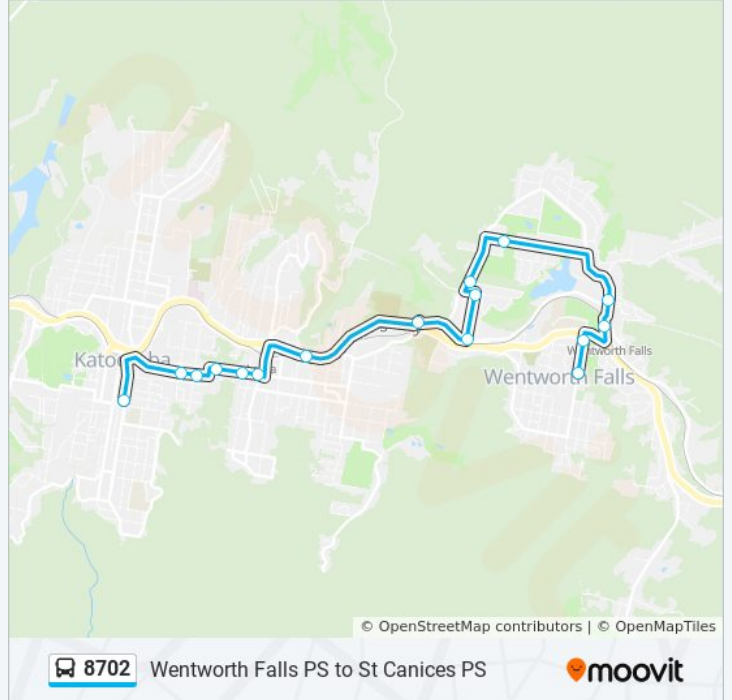

 8702

Wentworth Falls PS to St Canices PS

Get The App

The 8702 bus line Wentworth Falls PS to St Canices PS has one route. For regular weekdays, their operation hours are:

(1) St Canices Katoomba: 14:30

Use the Moovit App to find the closest 8702 bus station near you and find out when is the next 8702 bus arriving.

Direction: St Canices Katoomba

16 stops

[VIEW LINE SCHEDULE](#)

- Falls Rd opp Wentworth Falls Public School
- Falls Rd opp Wilson Park
- Station St opp Wentworth Falls Station
- Blaxland Rd opp Westbourne Ave
- 96 Waratah Rd
- Blaxland Rd at Bass Rd
- Hill St at Cook Rd
- Hill St at Sinclair Cres
- Sinclair Cres at Great Western Hwy
- Great Western Highway opp Leura Public School
- Megalong St at Leura Mall
- Megalong St after Wascoe St
- Megalong St after Commonwealth St
- Level St at Govett St
- Level St at Wilson St
- Lurline St af Clissold St

8702 bus Time Schedule

St Canices Katoomba Route Timetable:

Sunday	Not Operational
Monday	14:30
Tuesday	14:30
Wednesday	14:30
Thursday	14:30
Friday	14:30
Saturday	Not Operational

8702 bus Info

Direction: St Canices Katoomba

Stops: 16

Trip Duration: 25 min

Line Summary:

8702 bus time schedules and route maps are available in an offline PDF at moovitapp.com. Use the Moovit App to see live bus times, train schedule or subway schedule, and step-by-step directions for all public transit in Sydney.