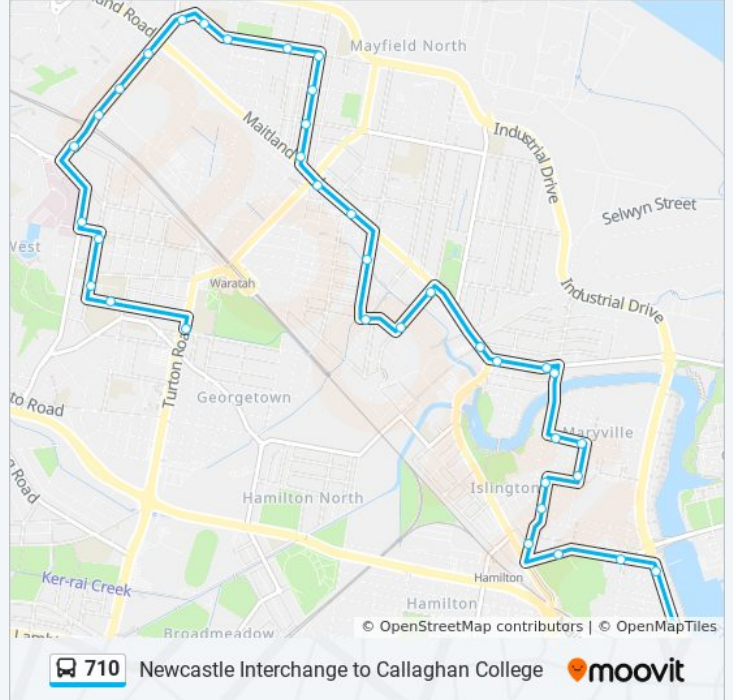

### 710 bus Info

**Direction:** Callaghan College

**Stops:** 35

**Trip Duration:** 31 min

**Line Summary:**

Barton St at Bull St

Bull St at Woodstock St

Gregson Ave after Tourle St

Gregson Ave opp Mayfield West Public School

Werribi St East at Werribi St

Maud St opp Basil St

Maud St opp Vickers St

Maud St opp Miller St

Maud St opp King St

Edith St opp Calvary Mater Newcastle

Bridge St after Platt St

Bridge St after Station St

St Philip's College, High St

Callaghan College, Turton Rd

**Direction: Islington**

37 stops

[VIEW LINE SCHEDULE](#)

Callaghan College Waratah Technology Campus, Young St

Georgetown Rd at Bowker St

**710 bus Info**

**Direction:** Islington

**Stops:** 37

**Trip Duration:** 30 min

**Line Summary:**

Gregson Ave at Tourle St  
Bull St before Woodstock St  
Bull St at Barton St  
Barton St at Charles St  
Barton St at Crebert St  
Barton St at Maitland Rd  
Maitland Rd at Hanbury St  
Maitland Rd opp Valencia St  
Nile St at Villiers St  
Nevill St opp Nelson St  
Silsoe St opp Ackeron St  
Silsoe St at Maitland Rd  
Maitland Rd at Tarin St  
Maitland Rd at Elizabeth St  
Elizabeth St at William St  
Lewis St at Harrison St  
Downie St at Estell St  
Downie St at McMichael St  
McMichael St at The Avenue  
The Avenue at Norfolk Ave  
Norfolk Ave before Robert St  
Sheddon St opp Power St