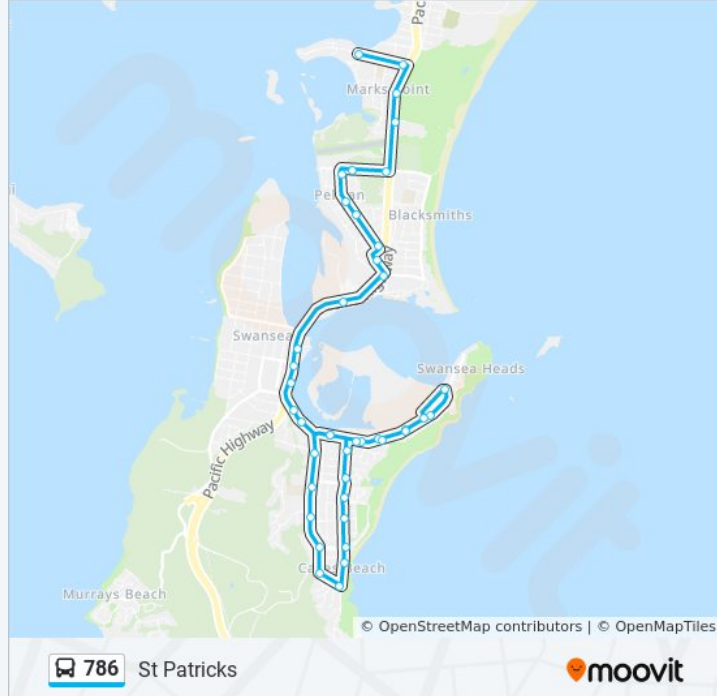

**Direction: St Patricks**

41 stops

[VIEW LINE SCHEDULE](#)

- Ron Ferry Park, Marks Point Rd
- Marks Point Rd before Pacific Hwy
- Pacific Hwy opp Docker St
- Pacific Hwy at Docker St
- Soldiers Rd after Pacific Hwy
- Soldiers Rd at Karog St
- Pirriwal St opp Pelican RSL
- Piriwal St at Kullara St
- Piriwal St before Karoburra St
- Piriwal St opp Warea St
- Turea St at Mitti St
- Pacific Hwy after Gommera St
- Pacific Hwy opp Little Pelican Rd
- Bowman St at Peel St
- Bowman St opp Lake Rd
- Bowman St opp Swansea Library
- Bowman St opp Gray St
- Bowman St at Alexander Pl
- St Patrick's Primary School, Northcote Ave
- Northcote Ave before Ross St
- Northcote Ave opp Parbury Pl
- Northcote Ave opp Francis St

**Stops:** 41

**Trip Duration:** 26 min

**Line Summary:**

Northcote Ave at Lambton Pde

Lambton Pde at Hamilton St

Northcote Ave before Pacific Dr

Northcote Ave before Francis St

Northcote Ave opp Keith St

Ocean View Pde opp New St

Ocean View Pde at Park Ave

Caves Beach Uniting Church, Park Ave

Swansea High School, Park Ave

Caves Beach Tennis Club, Park Ave

St Patrick's Primary School, Northcote Ave

786 bus time schedules and route maps are available in an offline PDF at [moovitapp.com](https://moovitapp.com). Use the [Moovit App](#) to see live bus times, train schedule or subway schedule, and step-by-step directions for all public transit in Sydney.