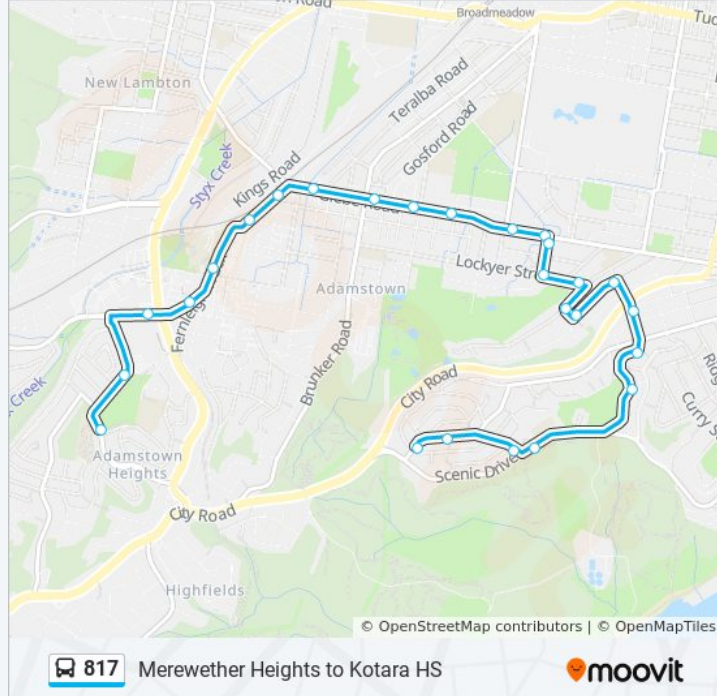

Macquarie St at Hugh St

Alice St at Wilton St

Yule Rd after Morgan St

41 Yule Rd

Scenic Dr opp Toorak Ct

Sun Hill Dr before Ashford Pde

Sun Hill Dr opp Elsworth Pde

Sunhill Dr at Bershire Ave

817 bus time schedules and route maps are available in an offline PDF at moovitapp.com. Use the [Moovit App](#) to see live bus times, train schedule or subway schedule, and step-by-step directions for all public transit in Sydney.

[About Moovit](#) • [MaaS Solutions](#) • [Supported Countries](#) • [Mooviter Community](#)

© 2024 Moovit - All Rights Reserved

Check Live Arrival Times