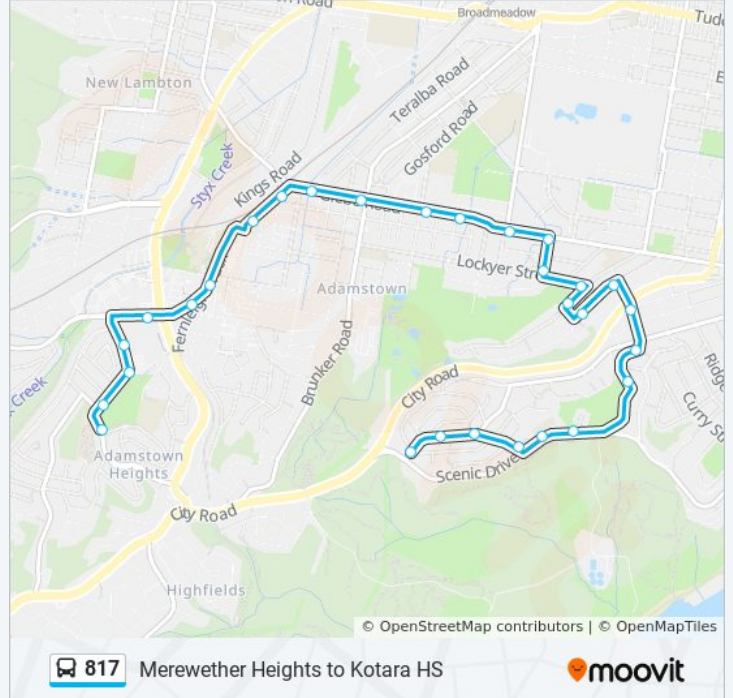

**Direction: Kotara HS**

29 stops

[VIEW LINE SCHEDULE](#)

- Sunhill Dr at Bershire Ave
- Sun Hill Dr at Elsworth Pde
- Sun Hill Dr at Hatfield St
- Sun Hill Dr after Cedar Cres
- Merewether Heights Public School, Scenic Dr
- Scenic Dr opp Perina Pl
- Yule Rd opp 31
- Yule Rd before Morgan St
- Alice St opp Wilton St
- Macquarie St after Hugh St
- Macquarie St before Whitely Cl
- Henry St opp Herbert St
- Lockyer St at Henry St
- Henderson Park, James St
- James St at Glebe Rd
- Glebe Rd at Fellowes St
- Glebe Rd opp Adamstown Bowling Club
- Glebe Rd opp Adamstown Park
- Glebe Rd opp Adamstown Uniting Church
- Glebe Rd opp West Park
- Park Ave opp Adamstown Station
- Park Ave before Bailey St

**Stops:** 29

**Trip Duration:** 20 min

**Line Summary:**

- Park Ave after Fletcher St
- Park Ave after Dibbs St
- Westfield Kotara, Park Ave
- Westfield Kotara, Lexington Pde
- Lexington Pde opp Rachael Ave
- Hudson Park, Lexington Pde
- Lexington Pde opp Kotara High School

**Direction: Merewether Hts**

26 stops

[VIEW LINE SCHEDULE](#)

- Lexington Pde opp Kotara High School
- Lexington Pde after Rachael Ave
- Park Ave opp Westfield Kotara
- Park Ave before Dibbs St
- St Pius X High School, Park Ave
- Park Ave after Bailey St
- Adamstown Station, Park Ave
- West Park, Glebe Rd
- Adamstown Community Early Learning, Glebe Rd
- Glebe Rd before Bryant St
- Adamstown Bowling Club, Glebe Rd
- Glebe Rd at Chatham St
- Glebe Rd opp James St
- James St after Glebe Rd
- James St opp Henderson Park
- Lockyer St before Henry St
- Henry St at Herbert St
- Macquarie St at Herbert St

**Stops:** 26

**Trip Duration:** 22 min

**Line Summary:**

Macquarie St at Hugh St

Alice St at Wilton St

Yule Rd after Morgan St

41 Yule Rd

Scenic Dr opp Toorak Ct