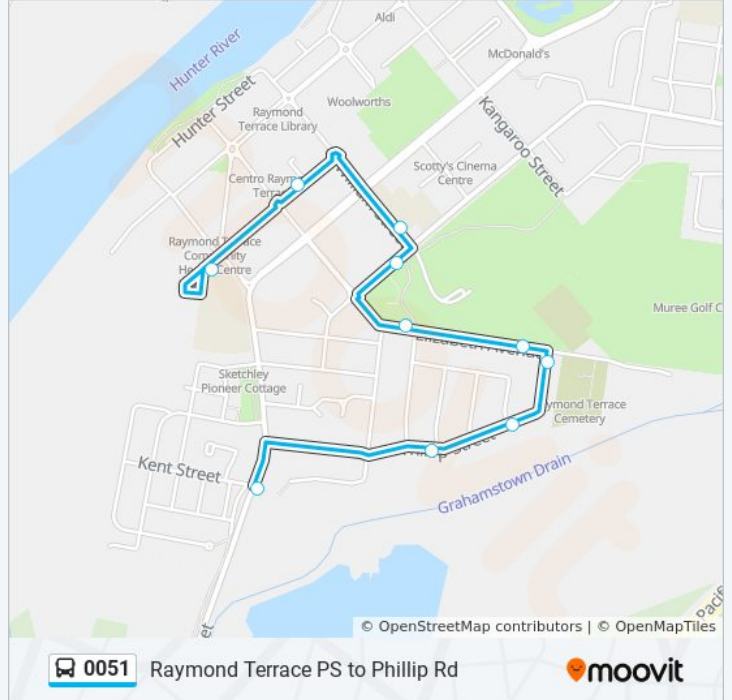

## Raymond Terrace PS to Phillip Rd

Get The App

The 0051 bus line Raymond Terrace PS to Phillip Rd has one route. For regular weekdays, their operation hours are:  
(1) Raymond Terrace: 15:04  
Use the Moovit App to find the closest 0051 bus station near you and find out when is the next 0051 bus arriving.

### Direction: Raymond Terrace

10 stops

[VIEW LINE SCHEDULE](#)

- Raymond Terrace Primary School, Sturgeon St
- Raymond Terrace Shopping Centre, Sturgeon St
- St Brigid's Parish School, William St
- Raymond Terrace Community Hall, Irrawang St
- Elizabeth Ave opp Charles St
- Elizabeth Ave opp Phillip Rd
- Phillip St at Elizabeth Ave
- Phillip Rd opp Windsor St
- Kia Ora Park, Phillip St
- Adelaide St opp Kent St

### 0051 bus Time Schedule

Raymond Terrace Route Timetable:

Sunday	Not Operational
Monday	15:04
Tuesday	15:04
Wednesday	15:04
Thursday	15:04
Friday	15:04
Saturday	Not Operational

### 0051 bus Info

**Direction:** Raymond Terrace

**Stops:** 10

**Trip Duration:** 8 min

**Line Summary:**

0051 bus time schedules and route maps are available in an offline PDF at [moovitapp.com](https://moovitapp.com). Use the Moovit App to see live bus times, train schedule or subway schedule, and step-by-step directions for all public transit in Sydney.