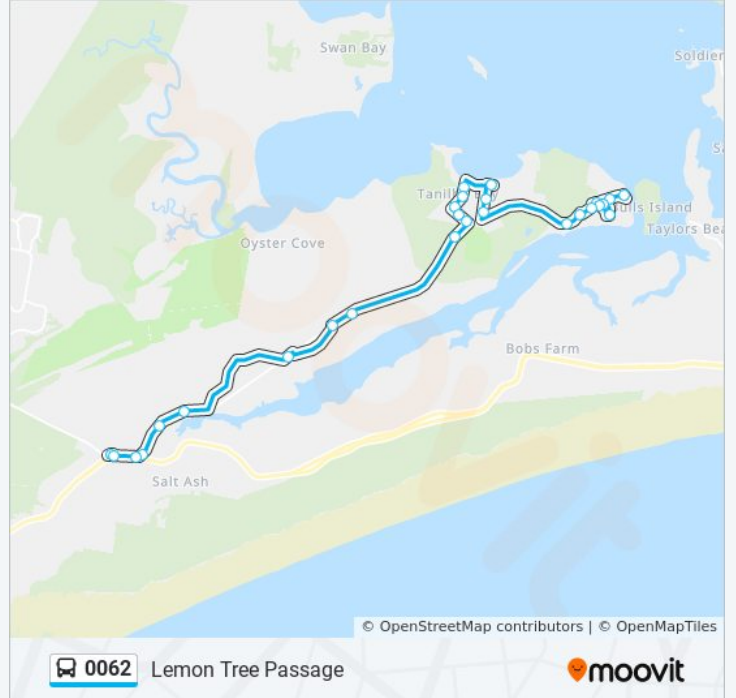

Club Lemon Tree, Kenneth Pde

Elaine Ave at Kenneth Pde

Club Lemon Tree, Gould Dr

Meredith Ave after Russell St

Meredith Ave at Cook Pde

0062 bus time schedules and route maps are available in an offline PDF at moovitapp.com. Use the [Moovit App](#) to see live bus times, train schedule or subway schedule, and step-by-step directions for all public transit in Sydney.

[About Moovit](#) • [MaaS Solutions](#) • [Supported Countries](#) • [Mooviter Community](#)

© 2024 Moovit - All Rights Reserved

Check Live Arrival Times