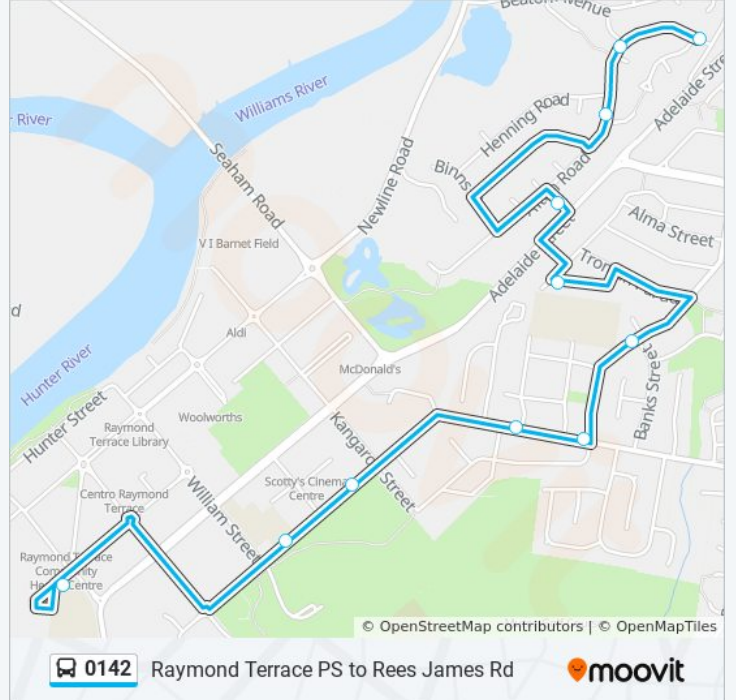

0142

Raymond Terrace PS to Rees James Rd

Get The App

The 0142 bus line Raymond Terrace PS to Rees James Rd has one route. For regular weekdays, their operation hours are: (1) Raymond Terrace: 15:15
Use the Moovit App to find the closest 0142 bus station near you and find out when is the next 0142 bus arriving.

Direction: Raymond Terrace

11 stops

[VIEW LINE SCHEDULE](#)

- Raymond Terrace Primary School, Sturgeon St
- St Brigid's Catholic Church, Irrawang St
- Irrawang St after Bourke St
- Mount Hall Rd at Cambridge Ave
- Mount Hall Rd at Watt St
- Watt St opp Banks St
- Irrawang Public School, Vogele Pl
- Tregenna St after Adelaide St
- Alton Rd opp Artell Cl
- Alton Rd at Meehan Rd
- Alton Rd before Rees James Rd

0142 bus Time Schedule

Raymond Terrace Route Timetable:

Sunday	Not Operational
Monday	15:15
Tuesday	15:15
Wednesday	15:15
Thursday	15:15
Friday	15:15
Saturday	Not Operational

0142 bus Info

Direction: Raymond Terrace

Stops: 11

Trip Duration: 15 min

Line Summary:

0142 bus time schedules and route maps are available in an offline PDF at moovitapp.com. Use the [Moovit App](#) to see live bus times, train schedule or subway schedule, and step-by-step directions for all public transit in Sydney.