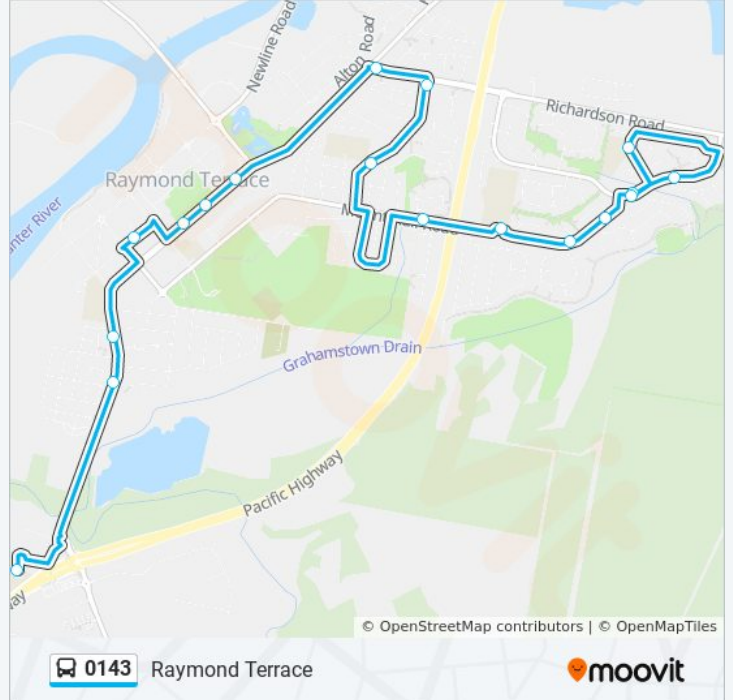

Direction: Raymond Terrace

18 stops

[VIEW LINE SCHEDULE](#)

Hunter River High School, Elkin Ave

Adelaide St at Kent St

Bettles Park, Adelaide St

Raymond Terrace Shopping Centre, Sturgeon St

Port Stephens Council, Adelaide St

Irrawang High School Bus Bay Mt Hall Rd

Mount Hall Rd at Oldfield Cl

Mount Hall Rd at Dunn Pl

Lakeside Shopping Centre, Benjamin Lee Dr

Grahamstown Public School, Hastings Dr

Benjamin Lee Dr at Eskdale Dr

Benjamin Lee Dr opp Lakeside Shopping Centre

0143 bus Time Schedule

Raymond Terrace Route Timetable:

| | |
|-----------|-----------------|
| Sunday | Not Operational |
| Monday | 15:40 |
| Tuesday | 15:40 |
| Wednesday | 15:40 |
| Thursday | 15:40 |
| Friday | 15:40 |
| Saturday | Not Operational |

0143 bus Info

Direction: Raymond Terrace

Stops: 18

Trip Duration: 18 min

Line Summary:

0143 bus time schedules and route maps are available in an offline PDF at moovitapp.com. Use the Moovit App to see live bus times, train schedule or subway schedule, and step-by-step directions for all public transit in Sydney.