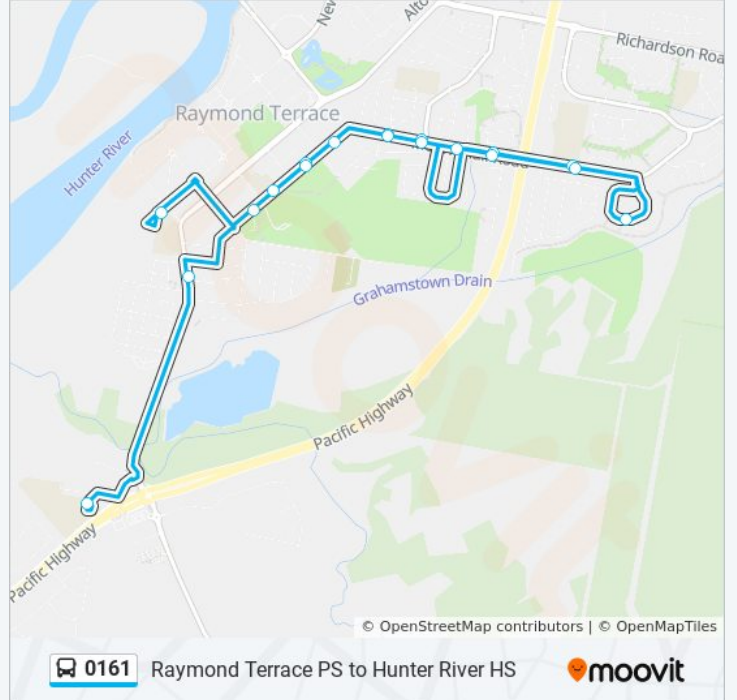

0161

Raymond Terrace PS to Hunter River HS

Get The App

The 0161 bus line Raymond Terrace PS to Hunter River HS has one route. For regular weekdays, their operation hours are:

(1) Hunter River HS: 15:10

Use the Moovit App to find the closest 0161 bus station near you and find out when is the next 0161 bus arriving.

Direction: Hunter River HS

18 stops

[VIEW LINE SCHEDULE](#)

Raymond Terrace Primary School, Sturgeon St

St Brigid's Catholic Church, Irrawang St

Irrawang St after Bourke St

Mount Hall Rd at Cambridge Ave

Mount Hall Rd at Watt St

Mount Hall Rd at Muree St

Mount Hall Rd opp Cambridge Ave

Irrawang St before Smiths Lane

Boomerang Park, Irrawang St

Raymond Terrace Community Hall, Irrawang St

Adelaide St opp Bettles Park

Hunter River High School, Elkin Ave

0161 bus Info

Direction: Hunter River HS

Stops: 18

Trip Duration: 22 min

Line Summary:

0161 bus time schedules and route maps are available in an offline PDF at moovitapp.com. Use the [Moovit App](#) to see live bus times, train schedule or subway schedule, and step-by-step directions for all public transit in Sydney.