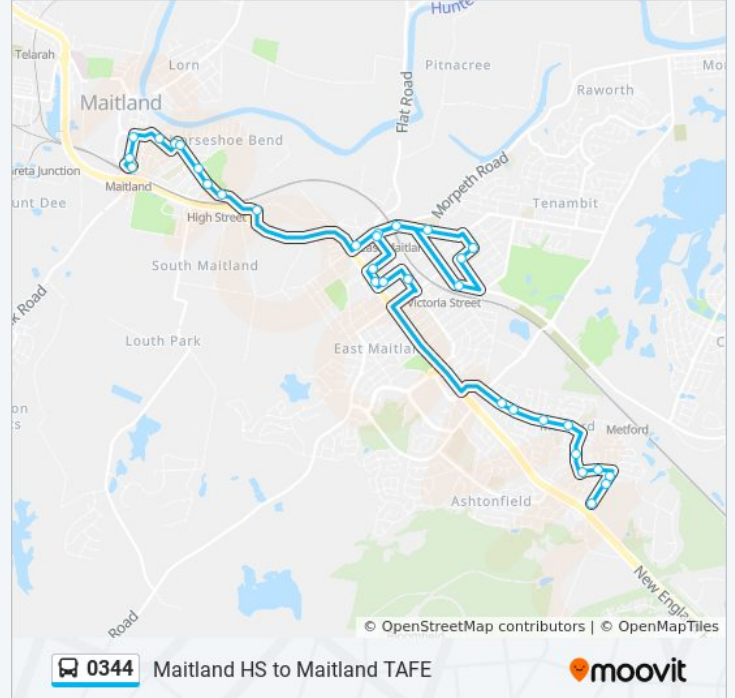

 **0344**

Maitland HS to Maitland TAFE

Get The App

The 0344 bus line Maitland HS to Maitland TAFE has one route. For regular weekdays, their operation hours are:

(1) Metford TAFE: 08:19

Use the Moovit App to find the closest 0344 bus station near you and find out when is the next 0344 bus arriving.

**Direction: Metford TAFE**

32 stops

[VIEW LINE SCHEDULE](#)

- Maitland Station, Railway St
- Church St after Steam St
- St Marys Anglican Church, Church St
- Ken Tubman Dr opp Napoleon Lane
- Uniting Church Maitland, Ken Tubman Dr
- St Peters Maitland, High St
- Maitland Regional Art Gallery, High St
- High St opp Ward St
- High St opp Sparke St
- High St opp Maitland Visitor Information Centre
- Melbourne St at Tyrell St
- Melbourne St opp East Maitland Station
- Maitland Grossmann High School, Cumberland St
- Hodge St at High St
- Maitland High School, High St
- Raymond Terrace Rd before Victoria St
- Melbourne St at Lawes St
- Lawes St at Melbourne St
- East Maitland Public School, William St
- New England Hwy before King St
- St Joseph's Primary School, King St
- Lawes St before George St

**0344 bus Info**

**Direction:** Metford TAFE

**Stops:** 32

**Trip Duration:** 41 min

**Line Summary:**

Chelmsford Dr at Tennyson St

Chelmsford Dr opp Early Learning Centre

Chelmsford Dr opp Maitland Christian School

Chelmsford Dr opp Grevillea Dr

Schanck Dr opp Willow Dr

Lowe St opp Metford Community Hall

Lowe St opp McLeod Ave

Ferraby Dr after Streeton Dr

Ferraby Dr opp 32

TAFE Maitland, Ferraby Dr

0344 bus time schedules and route maps are available in an offline PDF at [moovitapp.com](https://moovitapp.com). Use the [Moovit App](#) to see live bus times, train schedule or subway schedule, and step-by-step directions for all public transit in Sydney.