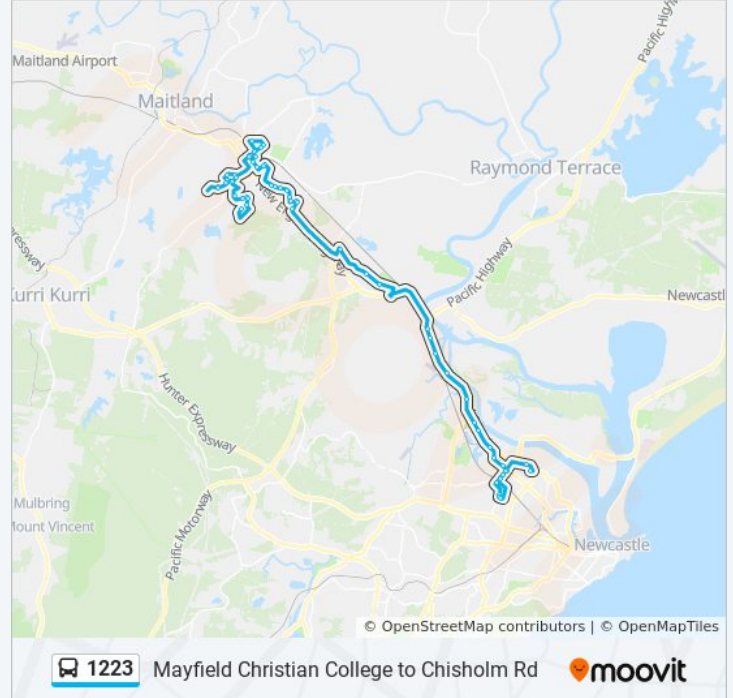

Stops: 64

Trip Duration: 90 min

Line Summary:

Maitland Rd opp 338

Maitland Rd opp Old Maitland Rd

Our Lady of Lourdes Primary School, Anderson Dr
(Hail & Ride)

Anderson Dr after Western Ave

Anderson Dr opp Greville St

High St at Lawes St

High St before Lindesay St

Maitland Grossmann High School, Cumberland St

Hodge St at High St

Maitland High School, High St

High St after Lindesay St

High St at Lawes St

Brunswick St at Richardson St

Turnbull Dr after Brunswick St

Rimiks Trail Reserve, Turnbull Dr

Turnbull Dr at Woodrow Way

Turnbull Dr opp Woodrow Way

Turnbull Dr opp Rimiks Trail Reserve

Vista Pde after Turnbull Dr

Mingay Ave opp Hanson Cl

Maher Ave opp Rathluba Cres

Worcester Dr after Parl St

Worcester Dr at Beaufort Cct

Chisholm Rd after Worcester Dr

Galway Bay Dr after Chisholm Rd

Murphy Cct after Moriarty Ave (Hail & Ride)

Tipperary Dr at Kilshanny Ave (Hail & Ride)