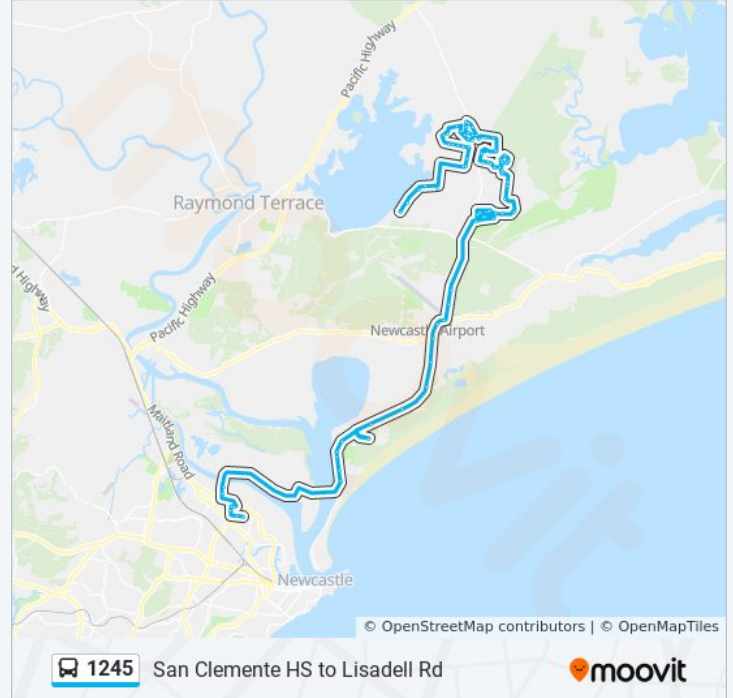

1245 bus Info

Direction: Medowie

Stops: 77

Trip Duration: 72 min

Line Summary:

RAAF Base North Gate, Medowie Rd

South St before Sylvan Ave

Lakewood Dr at Sunningdale Cct

Silver Wattle Dr at Brush Box Ave

Silver Wattle Dr at Blackbutt Cres

Silver Wattle Dr at Cassias Ave

Silver Wattle Dr at Bottle Brush Ave

Medowie Rd opp Kindlebark Dr

Federation Dr at Sassin Cres

Federation Dr before Heritage Ave

Federation Dr opp County Cl

Kirrang Dr opp Fisher Rd

Fisher Rd after Kirrang Dr

Fisher Rd before Cole Cl

Fisher Rd before Lewis Dr

Lewis Dr at Fisher Rd

Lewis Dr after Fisher Rd

22 Lewis Dr

Lewis Dr opp Summers Cl

Ryan Rd before Cedar Cl

Ryan Rd before Chestnut Cl

Ryan Rd at Court Rd

Ryan Rd before Kula Rd

Abercrombie Rd after Ryan Rd

Kula Rd opp Evans Rd

Kula Rd opp McDonald Cl