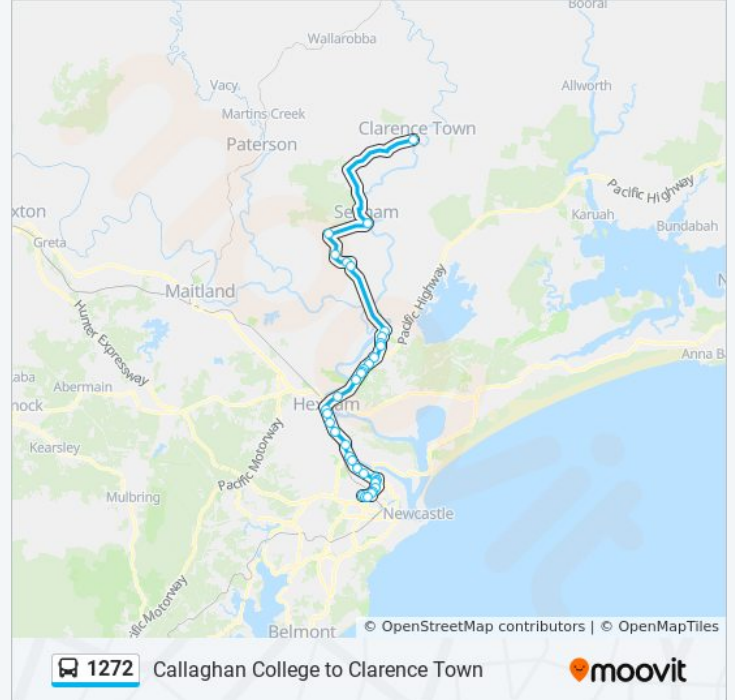

### Direction: Clarence Town

35 stops

[VIEW LINE SCHEDULE](#)

- St Philip's College, High St
- High St before Tighe St
- Turton Rd opp Callaghan College
- Hanbury St opp Sunderland St
- Hanbury St opp St Johns Presbyterian Church
- Mayfield Library, Hanbury St
- Barton St at Charles St
- Barton St at Bull St
- Hunter Christian School, Bull St
- Industrial Dr before Woodstock St
- Stevenson Park, Industrial Dr
- Maitland Rd opp 609
- Pacific Hwy opp Ferry Rd
- Sandgate Cemetery, Maitland Rd
- Maitland Rd after Old Maitland Rd
- Maitland Rd after Shamrock St
- Maitland Rd opp Hexham Bowling Club
- Maitland Rd opp 338
- Maitland Rd opp Old Maitland Rd
- Pacific Hwy opp Tomago Rd
- 2179 Pacific Hwy
- Pacific Hwy opp 2200

### 1272 bus Info

**Direction:** Clarence Town

**Stops:** 35

**Trip Duration:** 85 min

**Line Summary:**

Pacific Gardens, Pacific Hwy

Pacific Hwy at Kingston Pde

Hunter River High School, Elkin Ave

Adelaide St at Kent St

Bettles Park, Adelaide St

Raymond Terrace Shopping Centre, Sturgeon St

Port Stephens St at Kangaroo St

Seaham Rd at Brandy Hill Dr

Brandy Hill Rd opp Eloura Cl

Brandy Hill Dr at Werai Cl

Clarence Town Rd opp Brandy Hill Dr

Warren St opp Seaham Public School

Queen St at Marshall St

1272 bus time schedules and route maps are available in an offline PDF at [moovitapp.com](https://moovitapp.com). Use the [Moovit App](#) to see live bus times, train schedule or subway schedule, and step-by-step directions for all public transit in Sydney.