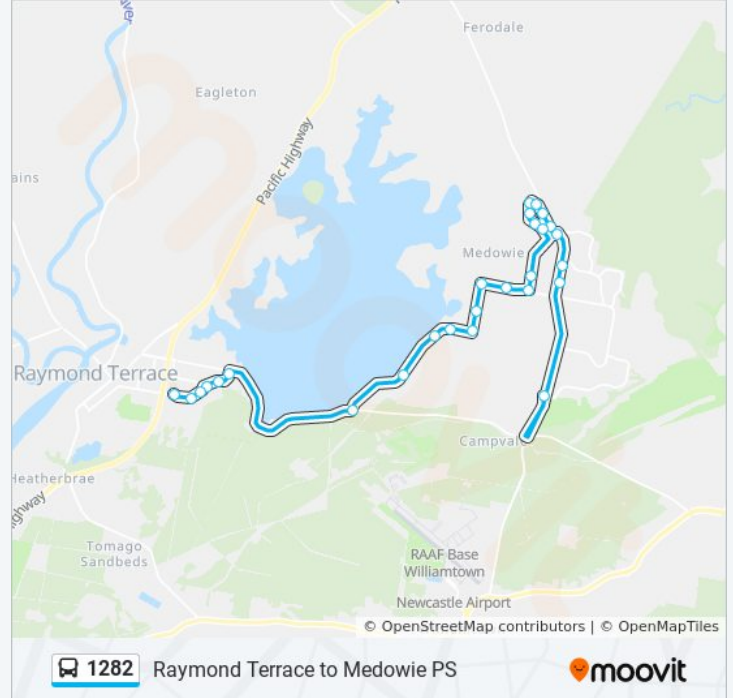

Use the Moovit App to find the closest 1282 bus station near you and find out when is the next 1282 bus arriving.

Direction: Catherine Mcauley College, Stand B

27 stops

[VIEW LINE SCHEDULE](#)

Irrawang High School Bus Bay Mt Hall Rd

Sunday	Not Operational
Monday	08:00
Tuesday	08:00
Wednesday	08:00
Thursday	08:00
Friday	08:00
Saturday	Not Operational

1282 bus Info

Direction: Catherine Mcauley College, Stand B

Stops: 27

Trip Duration: 30 min

Line Summary:

10 Fisher Rd

Kirrang Dr at Medowie Rd

Medowie Rd after Kindlebark Dr

Medowie Rd after Silver Wattle Dr

Catherine McAuley College, Bus Stop B

1282 bus time schedules and route maps are available in an offline PDF at moovitapp.com. Use the Moovit App to see live bus times, train schedule or subway schedule, and step-by-step directions for all public transit in Sydney.

© 2024 Moovit - All Rights Reserved