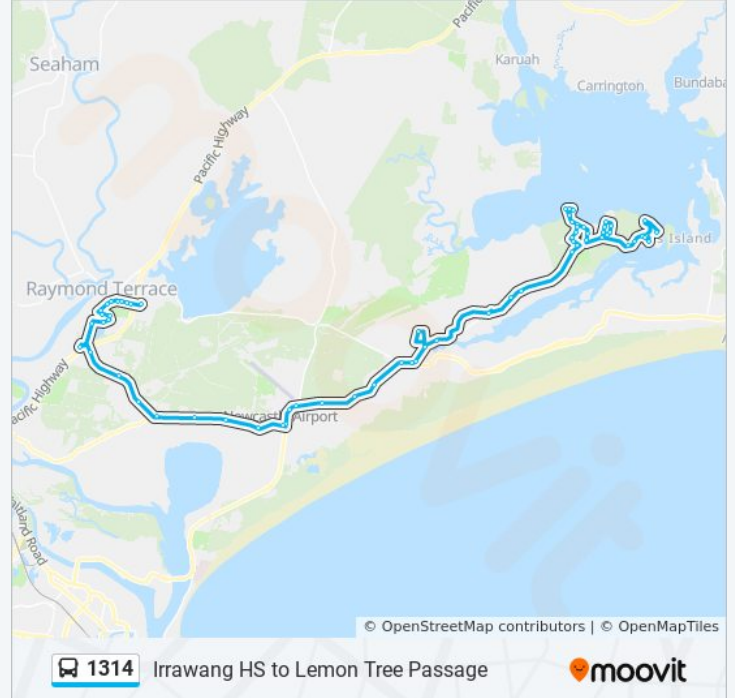

Tanilba Bay Golf Club, Lemon Tree Passage Rd

Poilus Pde at Tilligerry Trk

Poilus Pde at Pershing Pl

Clemenceau Cres at Navy Nook

President Poincare Pde after Clemenceau Cres

President Poincare Pde after King Albert Ave

Tanilba Ave after Peace Pde

Tanilba Ave opp Swan St

Admiralty Ave at Caswell Cres

Tanilba House, Caswell Cres

Caswell Cres at Admiralty Ave

Swan Park, Tanilba Ave

Tanilba Ave before Peace Pde

Peace Pde opp President Poincare Pde

Diggers Dr after King Albert Ave

President Wilson Walk opp Rigney Rd

Tilligerry Shopping Plaza, President Wilson Walk

Lemon Tree Passage Rd at Fairlands Rd

Fairlands Rd opp Strathmore Rd

Fairlands Rd at Hartford St

Tanilba Rd opp Bay St

Wychewood Ave at Tanilba Rd

Wychewood Ave opp Essendene Gdns

Wychewood Ave opp Wren Lane

Strathmore Rd opp Stephens St

Lemon Tree Passage Rd opp Crawley Ave

Lemon Tree Passage Rd opp Blanch St