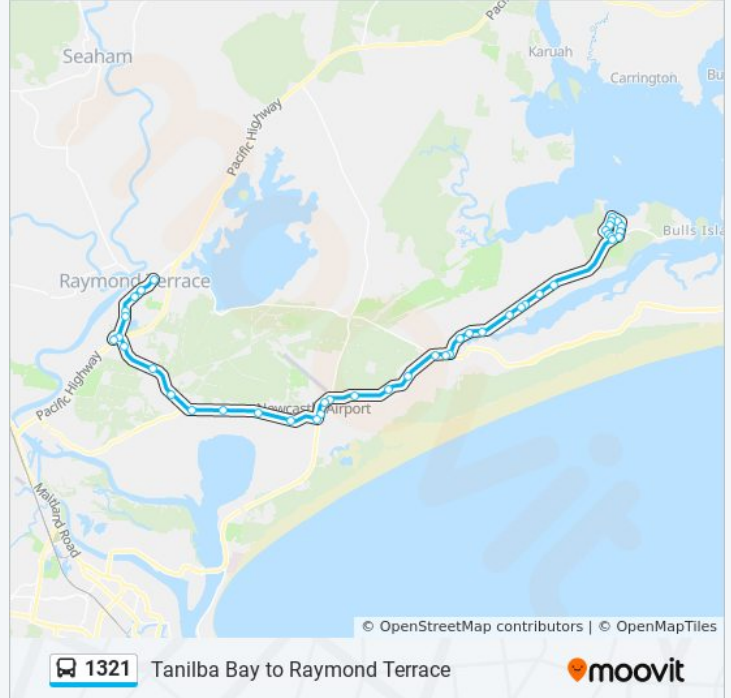

Nelson Bay Rd opp Salt Ash Ave

2396 Nelson Bay Rd

2318 Nelson Bay Rd

Nelson Bay Rd opp Banksia Grove Village

Nelson Bay Rd opp Medowie Rd

Nelson Bay Rd opp Slades Rd

Nelson Bay Rd before Lavis Lane

Cabbage Tree Rd opp St Saviour's Anglican Church

Windjana Park, Cabbage Tree Rd

Cabbage Tree Rd opp 306

Cabbage Tree Rd before Barrie Cl

Cabbage Tree Rd opp Masonite Rd

Masonite Rd opp 90

187 Masonite Rd

Masonite Rd before Archibald Pl

Hunter River High School, Elkin Ave

Bellhaven Caravan Park, Adelaide St

Adelaide St at Kent St

Bettles Park, Adelaide St

Port Stephens Council, Adelaide St

Adelaide St after Kangaroo St

Tregenna St after Adelaide St

1321 bus time schedules and route maps are available in an offline PDF at moovitapp.com. Use the [Moovit App](#) to see live bus times, train schedule or subway schedule, and step-by-step directions for all public transit in Sydney.

[About Moovit](#) • [MaaS Solutions](#) • [Supported Countries](#) • [Mooviter Community](#)

© 2024 Moovit - All Rights Reserved

Check Live Arrival Times