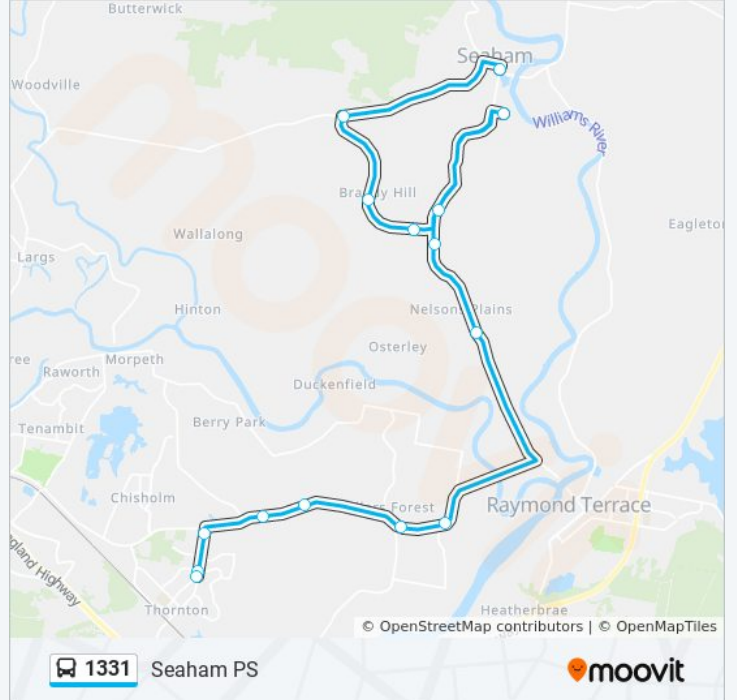

Direction: Seaham PS

15 stops

[VIEW LINE SCHEDULE](#)

- Government Rd after Edwards Rd
- Government Rd at Thomas Coke Dr (Hail & Ride)
- Government Rd after Thorncliffe Ave
- Raymond Terrace Rd at Eales Rd
- Raymond Terrace Rd opp Turners Rd
- Raymond Terrace Rd at Martins Wharf Rd
- Raymond Terrace Rd opp Monkleys Rd (Hail & Ride)
- Seaham Rd at Hinton Rd
- Seaham Rd at Brandy Hill Dr
- 11 Fisher Cl
- Seaham Rd opp Eskdale Park Dr
- Brandy Hill Rd opp Eloura Cl
- Brandy Hill Dr at Werai Cl
- Clarence Town Rd opp Brandy Hill Dr
- Seaham Public School, Warren St

Direction: Seaham PS

Stops: 15

Trip Duration: 38 min

Line Summary:

1331 bus time schedules and route maps are available in an offline PDF at moovitapp.com. Use the [Moovit App](#) to see live bus times, train schedule or subway schedule, and step-by-step directions for all public transit in Sydney.