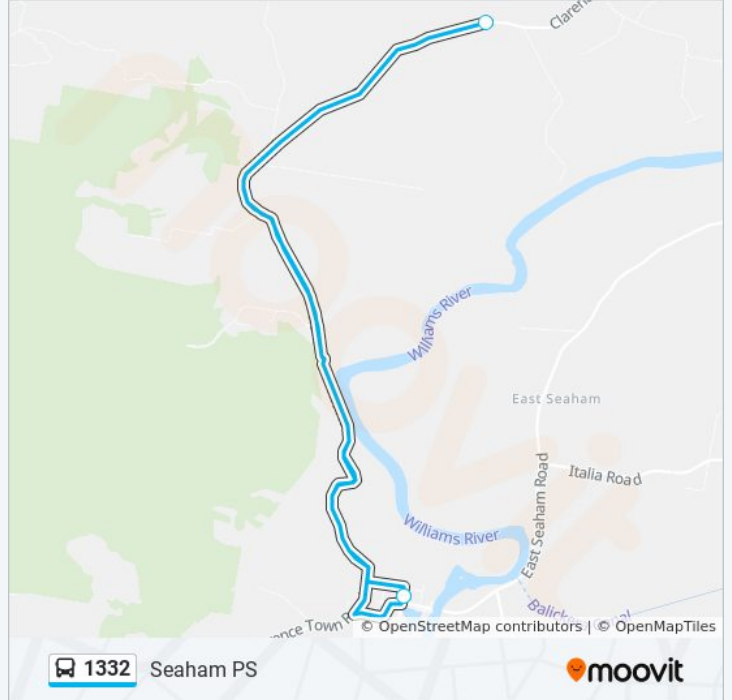

1332

Seaham PS

Get The App

The 1332 bus line Seaham PS has one route. For regular weekdays, their operation hours are:

(1) Seaham PS: 08:32

Use the Moovit App to find the closest 1332 bus station near you and find out when is the next 1332 bus arriving.

Direction: Seaham PS

3 stops

[VIEW LINE SCHEDULE](#)

Seaham Public School, Warren St

Clarence Town Rd at Tower Rd (Hail & Ride)

Seaham Public School, Warren St

1332 bus Time Schedule

Seaham PS Route Timetable:

Sunday	Not Operational
Monday	08:32
Tuesday	08:32
Wednesday	08:32
Thursday	08:32
Friday	08:32
Saturday	Not Operational

1332 bus Info

Direction: Seaham PS

Stops: 3

Trip Duration: 26 min

Line Summary:

1332 bus time schedules and route maps are available in an offline PDF at moovitapp.com. Use the [Moovit App](#) to see live bus times, train schedule or subway schedule, and step-by-step directions for all public transit in Sydney.