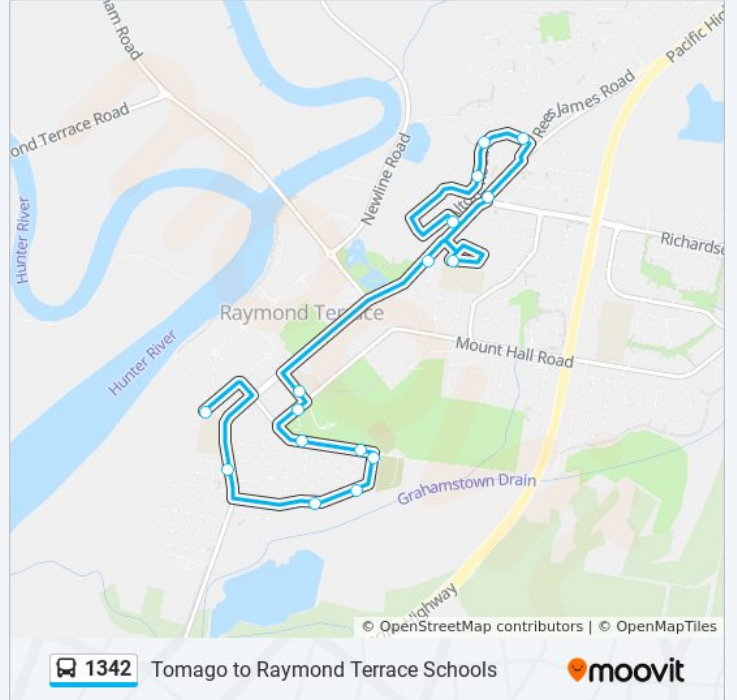

### Direction: Raymond Terrace PS

16 stops

[VIEW LINE SCHEDULE](#)

- Tregenna St after Adelaide St
- Alton Rd opp Artell Cl
- Alton Rd at Meehan Rd
- Alton Rd before Rees James Rd
- Adelaide St at Richardson Rd (Hail & Ride)
- Irrawang Public School, Vogele Pl
- Adelaide St after Carpenter St
- St Brigid's Parish School, William St
- Raymond Terrace Community Hall, Irrawang St
- Elizabeth Ave opp Charles St
- Elizabeth Ave opp Phillip Rd
- Phillip St at Elizabeth Ave
- Phillip Rd opp Windsor St
- Kia Ora Park, Phillip St
- Bettles Park, Adelaide St
- Raymond Terrace Primary School, Sturgeon St

### 1342 bus Time Schedule

Raymond Terrace PS Route Timetable:

Sunday	Not Operational
Monday	08:28
Tuesday	08:28
Wednesday	Not Operational
Thursday	Not Operational
Friday	Not Operational
Saturday	Not Operational

### 1342 bus Info

**Direction:** Raymond Terrace PS

**Stops:** 16

**Trip Duration:** 20 min

**Line Summary:**

1342 bus time schedules and route maps are available in an offline PDF at [moovitapp.com](https://moovitapp.com). Use the [Moovit App](#) to see live bus times, train schedule or subway schedule, and step-by-step directions for all public transit in Sydney.