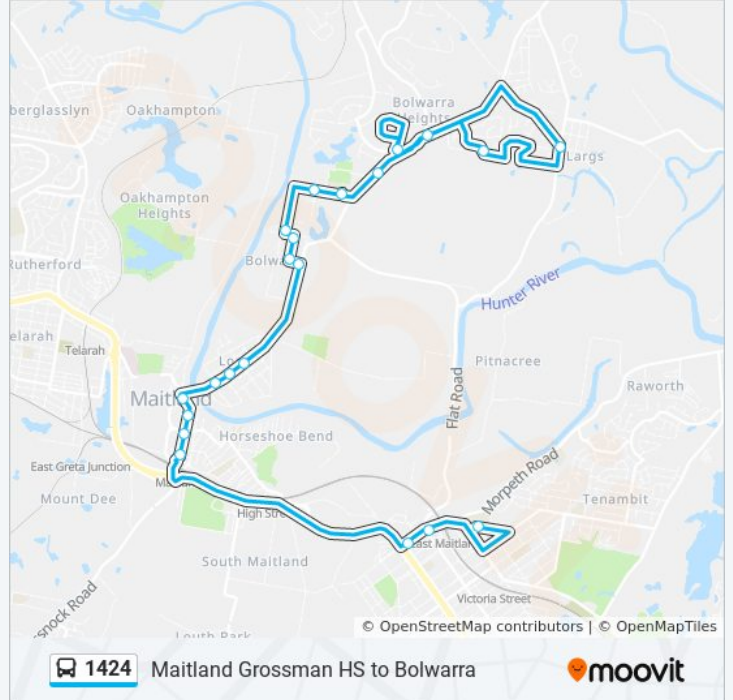

 1424

Maitland Grossman HS to Bolwarra

Get The App

The 1424 bus line Maitland Grossman HS to Bolwarra has one route. For regular weekdays, their operation hours are:
 (1) Bolwarra Heights: 16:00
 Use the Moovit App to find the closest 1424 bus station near you and find out when is the next 1424 bus arriving.

Direction: Bolwarra Heights

21 stops

[VIEW LINE SCHEDULE](#)

Maitland Grossmann High School, Cumberland St

Melbourne St at Lawes St

Melbourne St opp Tyrell St

Church St after Steam St

St Marys Anglican Church, Church St

Highland Way at Hunterglen Dr

1424 bus Time Schedule

Bolwarra Heights Route Timetable:

Sunday	Not Operational
Monday	16:00
Tuesday	16:00
Wednesday	Not Operational
Thursday	Not Operational
Friday	Not Operational
Saturday	Not Operational

1424 bus Info

Direction: Bolwarra Heights

Stops: 21

Trip Duration: 32 min

Line Summary:

1424 bus time schedules and route maps are available in an offline PDF at moovitapp.com. Use the [Moovit App](#) to see live bus times, train schedule or subway schedule, and step-by-step directions for all public transit in Sydney.