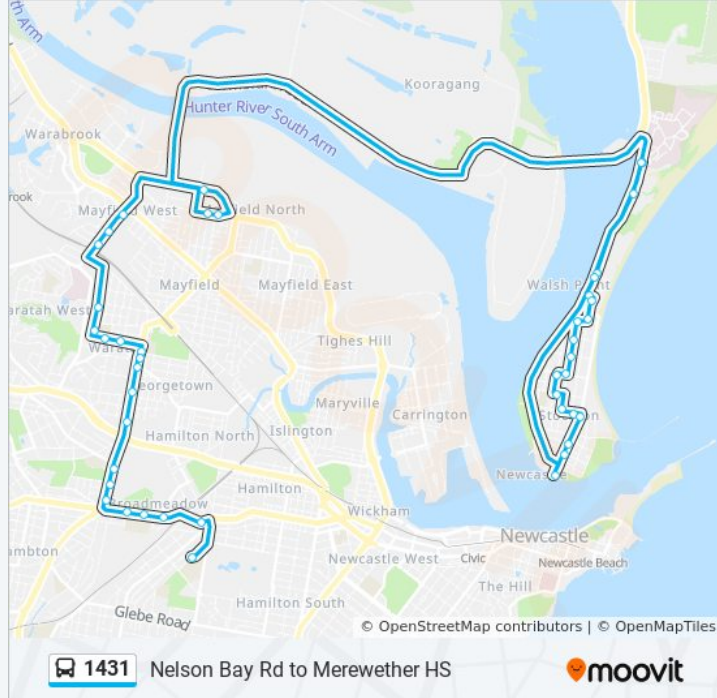

Industrial Dr before Woodstock St

Maud St opp Basil St

Maud St opp Vickers St

Maud St opp Miller St

Bridge St after Platt St

Bridge St after Station St

St Philip's College, High St

High St before Tighe St

Callaghan College, Turton Rd

Turton Rd before Georgetown Rd

Turton Rd opp Waratah Village Shopping Centre

Turton Rd before Christo Rd

Turton Rd opp Crescent Rd

Turton Rd opp Young Rd

Turton Rd opp Monash Rd

Turton Rd opp Rex Ave

Lambton Rd opp Cameron St

Lambton Rd opp Hunter School Of The
Performing Arts

Lambton Rd at Curley Rd

Lambton Rd after Market St

Merewether High School, Pokolbin St

1431 bus time schedules and route maps are available in an offline PDF at moovitapp.com. Use the [Moovit App](#) to see live bus times, train schedule or subway schedule, and step-by-step directions for all public transit in Sydney.

[About Moovit](#) • [MaaS Solutions](#) • [Supported Countries](#) • [Mooviter Community](#)

© 2024 Moovit - All Rights Reserved

Check Live Arrival Times