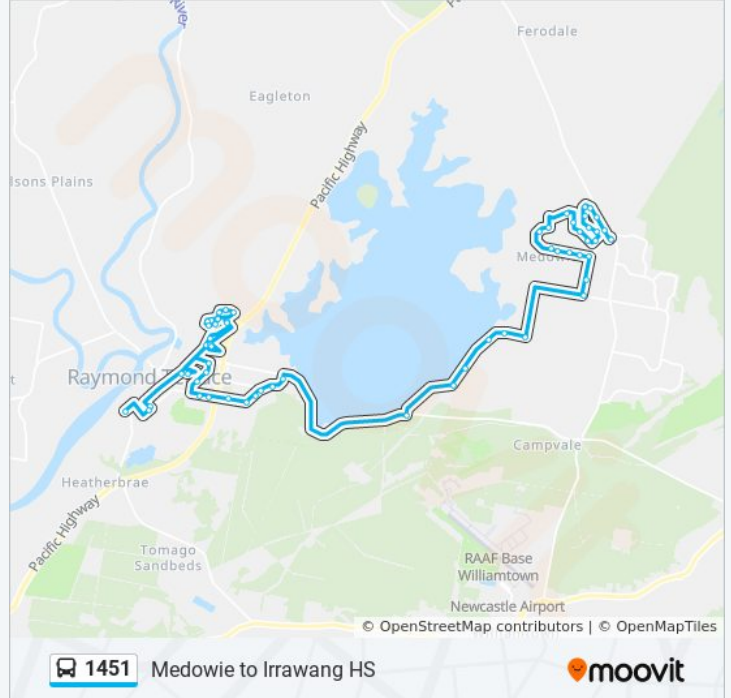

Direction: Raymond Terrace PS

60 stops

[VIEW LINE SCHEDULE](#)

- Kirrang Dr opp Fisher Rd
- Fisher Rd after Kirrang Dr
- Fisher Rd before Cole Cl
- Fisher Rd before Lewis Dr
- Lewis Dr at Fisher Rd
- Lewis Dr after Fisher Rd
- 22 Lewis Dr
- Lewis Dr opp Summers Cl
- Ryan Rd before Cedar Cl
- Ryan Rd before Chestnut Cl
- Ryan Rd at Court Rd
- Ryan Rd before Kula Rd
- Abercrombie Rd after Ryan Rd
- Kula Rd opp Evans Rd
- Kula Rd opp McDonald Cl
- Kula Rd opp Waropara Rd
- Kula Rd before Karwin Rd
- Kula Rd before Court Rd
- Kula Rd after Court Rd
- Kula Rd at Kirrang Dr
- Kirrang Dr at Wilga Rd
- Kirrang Dr at Ferodale Rd

1451 bus Info

Direction: Raymond Terrace PS

Stops: 60

Trip Duration: 67 min

Line Summary:

Lisadell Rd opp Fairlands Rd
Grahamstown Rd after Kedahla Cl
Grahamstown Rd at Old Farm Rd
Grahamstown Rd at Lakeside Tce
Grahamstown Rd at Wade Cl
Richardson Rd opp Grahamstown Rd
Benjamin Lee Dr opp Raymond Terrace Church
Benjamin Lee Dr at Eskdale Dr
Benjamin Lee Dr opp Lakeside Shopping Centre
Mount Hall Rd opp Dunn Pl
Mount Hall Rd opp Oldfield Cl
Irrawang High School Bus Bay Mt Hall Rd
Mount Hall Rd after Rosemount Dr
Mount Hall Rd opp Banks St
Watt St opp Banks St
Watt St at Shearman Ave
Watt St at Richardson Rd
Rees James Rd before Alton Rd
Rees James Rd after Alton Rd
Bellevue St after Rees James Rd
Dawson Rd opp Holwell Cct
Dawson Rd at Woodlands Pl
Beaton Ave at Dawson Rd
Fairchild St after Beaton Ave
Fairchild St opp Cooper Pl
Dawson Rd at Holwell Cct
Holwell Cct opp Holt Pl
Holwell Cct before Loftus Pl
Holwell Cct opp Loftus Pl
Bellevue St after Dawson Rd
Adelaide St at Dresden Pl
Dresden Pl at Acacia Ave
Dresden Pl at Adelaide St