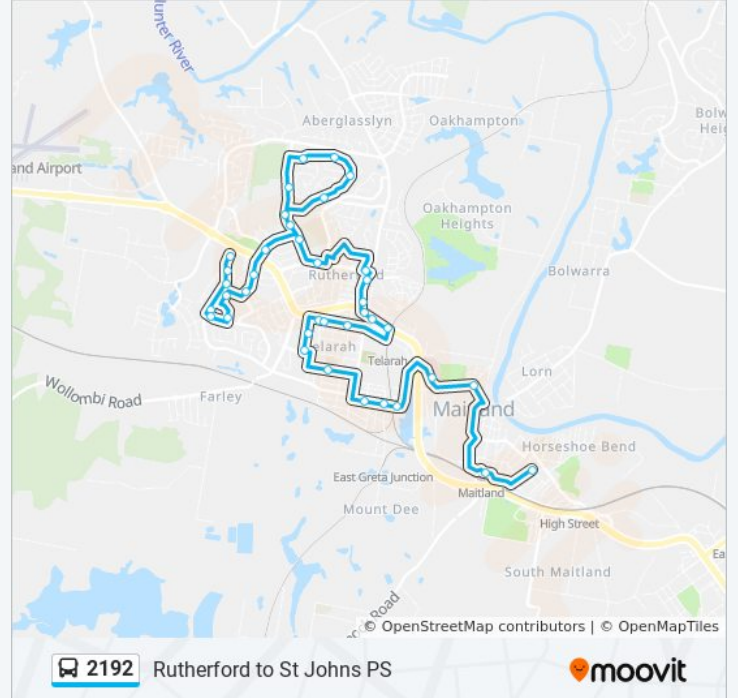

Direction: St Johns PS

38 stops

[VIEW LINE SCHEDULE](#)

- Regiment Rd at Alvira Cl
- Regiment Rd at Buffier Cres
- Regiment Rd before Logan Rd
- Regiment Rd opp Marlborough St
- Brigantine St after Regiment Rd
- Garwood St opp Tabor Cl
- Belmar St opp Ashland Cl
- Harvey Rd opp Enright St
- Scobie Barracks, Harvey Rd
- Norm Chapman Oval, Dunkley St
- Weblands St opp Maitland Baptist Church
- Weblands St after Bairds Cl
- Budgeree Dr after Payalla Ave
- Budgeree Dr at Peppertree Cct
- Budgeree Dr after Blueberry Pl
- Budgeree Dr after Appletree Ave
- Weblands St before Budgeree Dr
- Rutherford Public School, Weblands St
- Alexandra Ave after Weblands St
- Alexandra Ave at Endeavour St
- Aberglasslyn Rd opp Third Ave
- Aberglasslyn Rd at Queen St

Stops: 38

Trip Duration: 35 min

Line Summary:

New England Hwy at Aberglasslyn Rd

New England Hwy opp South St

New England Hwy at John St

Gillies St at Brooks St

Gillies St at Young St

St Paul's Primary School, Gillies St

Verge St at Taree Ave

Verge St at Goodlet St

Telarah Public School, Raymond St

Telarah St opp Telarah Gospel Hall

Telarah St at Elizabeth St

Telarah St at Margaret St

High St opp Bonar St

High St at Hannan St

Railway St after Church St

St John the Baptist Primary School, Victoria St

2192 bus time schedules and route maps are available in an offline PDF at moovitapp.com. Use the Moovit App to see live bus times, train schedule or subway schedule, and step-by-step directions for all public transit in Sydney.