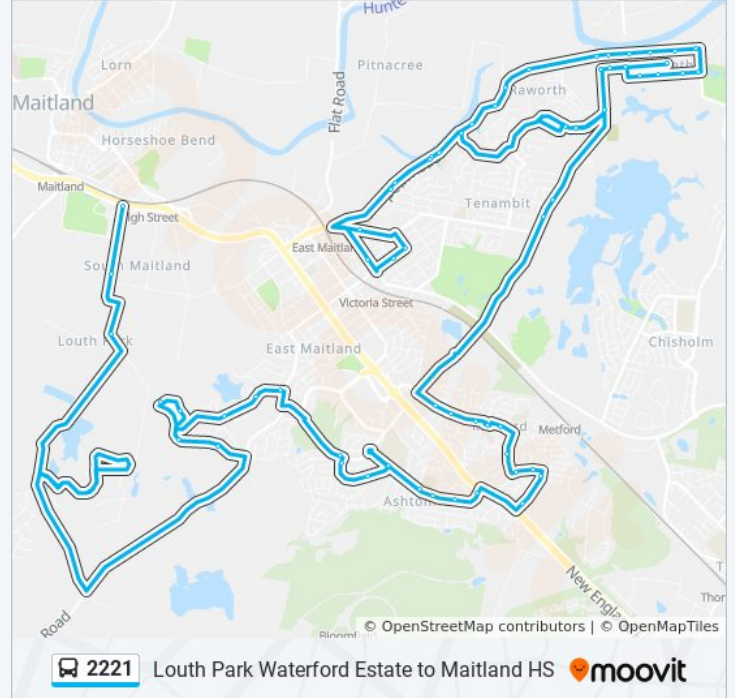

Tank St opp High St

High St at Green St

High St at Northumberland St

James St after Northumberland St

James St after Robert St

James St after George St

James St at Edward St

Swan St after Edward St

Swan St at George St

Swan St at Robert St

Morpeth Museum, Swan St

Swan St at Green St

Morpeth Rd after Tank St

Morpeth Rd at Raworth Ave

Morpeth Rd opp Brush Farm Rd

267 Morpeth Rd

Morpeth Rd before Jenna Dr

Linuwel School, Morpeth Rd

73 Morpeth Rd

Maitland Grossmann High School, Cumberland St

Hodge St at High St

Maitland High School, High St

Lindesay St after George St

82 Morpeth Rd

Morpeth Rd opp Linuwel School

Morpeth Rd opp Linuwel School

Jenna Dr at Morpeth Rd

Tank St after Canterbury Dr

Tank St opp High St

High St at Green St

High St at Northumberland St

Morpeth Public School, High St