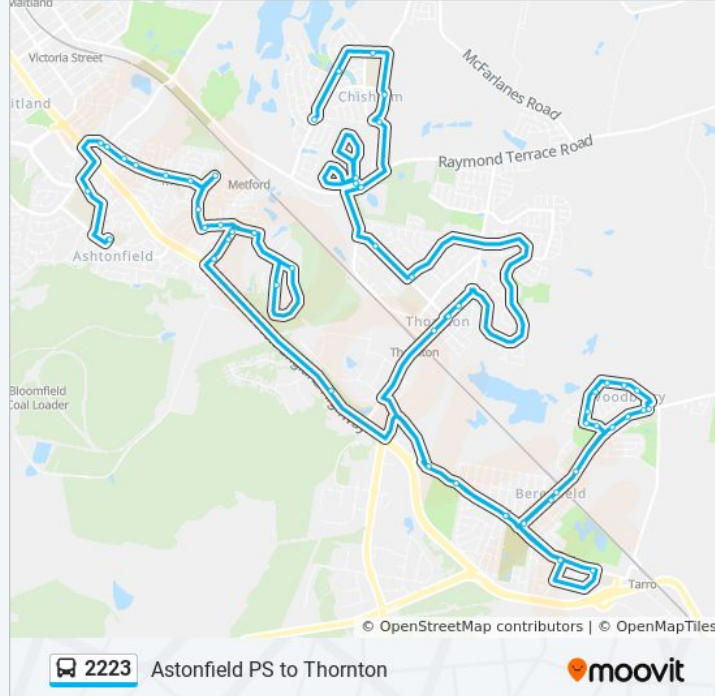

Stops: 55

Trip Duration: 70 min

Line Summary:

Anderson Dr at Greville St

Our Lady of Lourdes Primary School, Anderson Dr
(Hail & Ride)

Anderson Dr after Western Ave

Beresfield Public School, Lawson Ave

Lawson Ave at Addison St

Anderson Dr opp Greville St

Beresfield Golf Course, Anderson Dr (Hail & Ride)

Railway Ave at Rockleigh St

Edwards Ave at Eurimbla St

Edwards Ave at Singleton Ave

Thornton Shopping Centre, Thomas Coke Dr

Taylor Ave at Osborn Cl

Forest Dr before Grey Gum Cres

Forest Dr opp Grey Gum Cres

Forest Dr at Raymond Terrace Rd

Settlers Bvd before Duskdarter St

Settlers Bvd before Tigerhawk Dr

Dragonfly Dr after Settlers Bvd

Dragonfly Dr before Billabong Pde