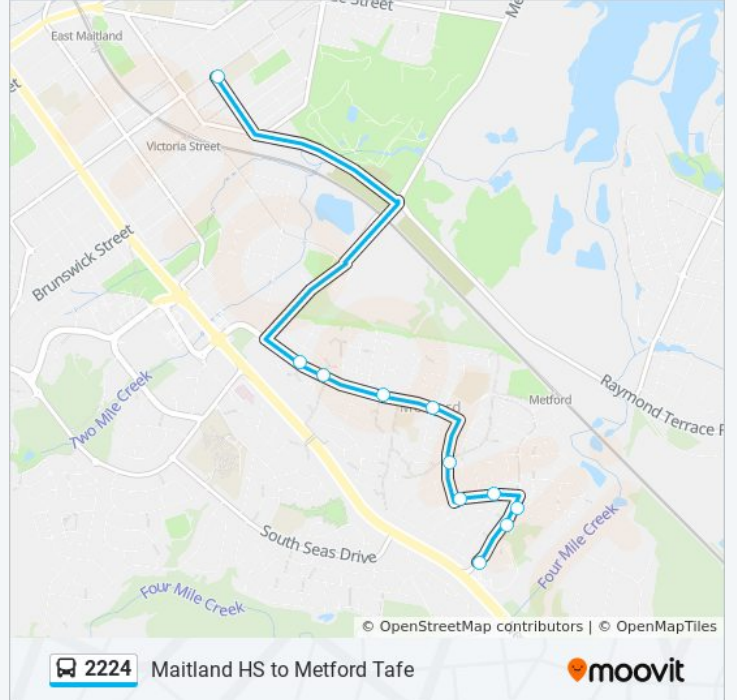

 2224

Maitland HS to Metford Tafe

Get The App

The 2224 bus line Maitland HS to Metford Tafe has one route. For regular weekdays, their operation hours are:

(1) Metford TAFE: 15:55

Use the Moovit App to find the closest 2224 bus station near you and find out when is the next 2224 bus arriving.

Direction: Metford TAFE

11 stops

[VIEW LINE SCHEDULE](#)

Maitland High School, Hunter St
Chelmsford Dr at Tennyson St
Chelmsford Dr opp Early Learning Centre
Chelmsford Dr opp Maitland Christian School
Chelmsford Dr opp Grevillea Dr
Schanck Dr opp Willow Dr
Lowe St opp Metford Community Hall
Lowe St opp McLeod Ave
Ferraby Dr after Streeton Dr
Ferraby Dr opp 32
TAFE Maitland, Ferraby Dr

2224 bus Time Schedule

Metford TAFE Route Timetable:

Sunday	Not Operational
Monday	15:55
Tuesday	15:55
Wednesday	15:55
Thursday	15:55
Friday	15:55
Saturday	Not Operational

2224 bus Info

Direction: Metford TAFE

Stops: 11

Trip Duration: 12 min

Line Summary:

2224 bus time schedules and route maps are available in an offline PDF at moovitapp.com. Use the Moovit App to see live bus times, train schedule or subway schedule, and step-by-step directions for all public transit in Sydney.