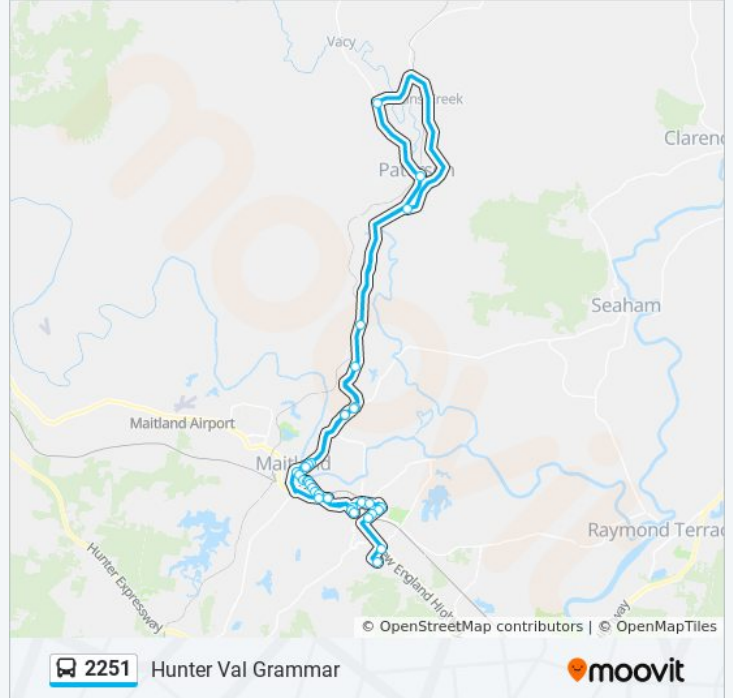

High St opp Ward St

High St opp Sparke St

High St opp Maitland Visitor Information Centre

Melbourne St at Tyrell St

Melbourne St opp East Maitland Station

Maitland Grossmann High School, Cumberland St

Hodge St at High St

Maitland High School, High St

High St after Lindesay St

High St at Lawes St

Maitland Private Hospital, Chisholm Rd

Hunter Valley Grammar School, South Seas Dr

2251 bus time schedules and route maps are available in an offline PDF at moovitapp.com. Use the [Moovit App](#) to see live bus times, train schedule or subway schedule, and step-by-step directions for all public transit in Sydney.

[About Moovit](#) • [MaaS Solutions](#) • [Supported Countries](#) • [Mooviter Community](#)

© 2024 Moovit - All Rights Reserved

Check Live Arrival Times