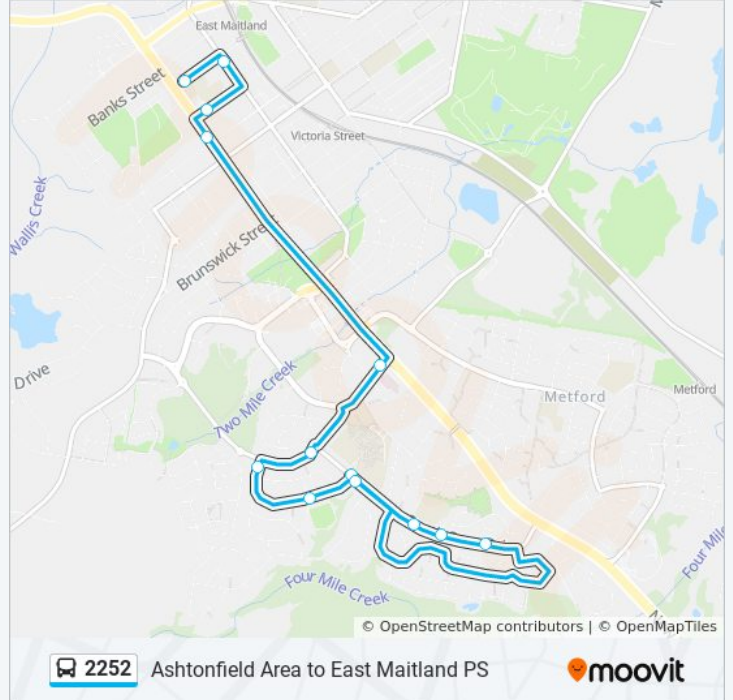

### Direction: East Maitland PS

13 stops

[VIEW LINE SCHEDULE](#)

Hunter Valley Grammar School, South Seas Dr  
South Seas Dr after Norfolk St  
South Seas Dr at Adele Cres  
South Seas Dr before Adele Cres  
South Seas Dr opp Hunter Valley Grammar School  
Galway Bay Dr before Murphy Cct  
Galway Bay Dr before Chisholm Rd  
Chisholm Rd before South Seas Dr  
Chisholm Rd opp Maitland Private Hospital  
Newcastle St after George St  
St Joseph's Primary School, King St  
Lawes St before William St  
East Maitland Public School, William St

### 2252 bus Time Schedule

East Maitland PS Route Timetable:

Sunday	Not Operational
Monday	08:33
Tuesday	08:33
Wednesday	08:33
Thursday	08:33
Friday	08:33
Saturday	Not Operational

### 2252 bus Info

**Direction:** East Maitland PS

**Stops:** 13

**Trip Duration:** 23 min

**Line Summary:**

2252 bus time schedules and route maps are available in an offline PDF at [moovitapp.com](https://moovitapp.com). Use the [Moovit App](#) to see live bus times, train schedule or subway schedule, and step-by-step directions for all public transit in Sydney.