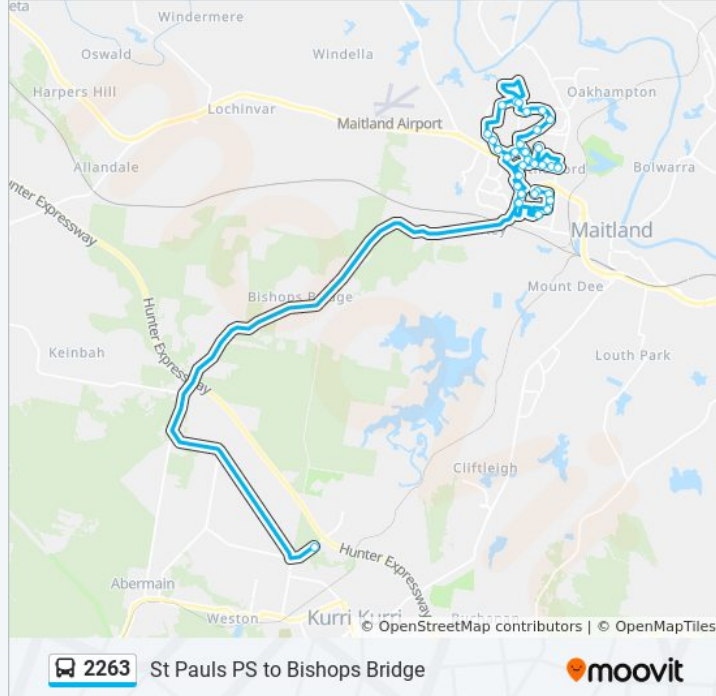

 2263

St Pauls PS to Bishops Bridge

Get The App

The 2263 bus line St Pauls PS to Bishops Bridge has one route. For regular weekdays, their operation hours are:
 (1) Loxford: 15:12
 Use the Moovit App to find the closest 2263 bus station near you and find out when is the next 2263 bus arriving.

Direction: Loxford

41 stops

[VIEW LINE SCHEDULE](#)

- St Pauls Catholic Church, Young St
- Gillies St at Young St
- Gillies St at Brooks St
- Brooks St at Capper St
- Brooks St before George St
- Telarah Public School, Lismore Ave (Hail & Ride)
- Wollombi Rd after Tannant Ave
- Wollombi Rd opp Rutherford Park
- Neville St at Pearson St
- Norm Chapman Oval, Dunkley St
- Rutherford Public School, Weblands St
- Weblands St before Alexandra Ave
- Weblands St after Alexandra Ave
- Weblands St opp Rutherford Public School
- Weblands St opp Maitland Baptist Church
- Budgerie Dr after Payalla Ave
- Budgerie Dr at Peppertree Cct
- Budgerie Dr after Blueberry Pl
- Budgerie Dr after Appletree Ave
- Denton Park Dr after Weblands St
- Tea Tree Ave at Denton Park Dr
- Tea Tree Ave at Denton Park Dr

Trip Duration: 73 min

Line Summary:

Adam Ave at Denton Park Dr (Hail & Ride)

Denton Park Dr at Rebecca Cl

Fairfax St opp Justine Pde

Fairfax St opp Norm Chapman Oval

Dunkley St after Fairfax St

Rutherford Public School, Weblands St

Alexandra Ave opp Rutherford Oval

Alexandra Ave at West Mall

Hillview St opp West Mall

Rutherford Park, Wollombi Rd

Wollombi Rd before Goodlet St

Hart Rd opp 72

2263 bus time schedules and route maps are available in an offline PDF at moovitapp.com. Use the [Moovit App](#) to see live bus times, train schedule or subway schedule, and step-by-step directions for all public transit in Sydney.