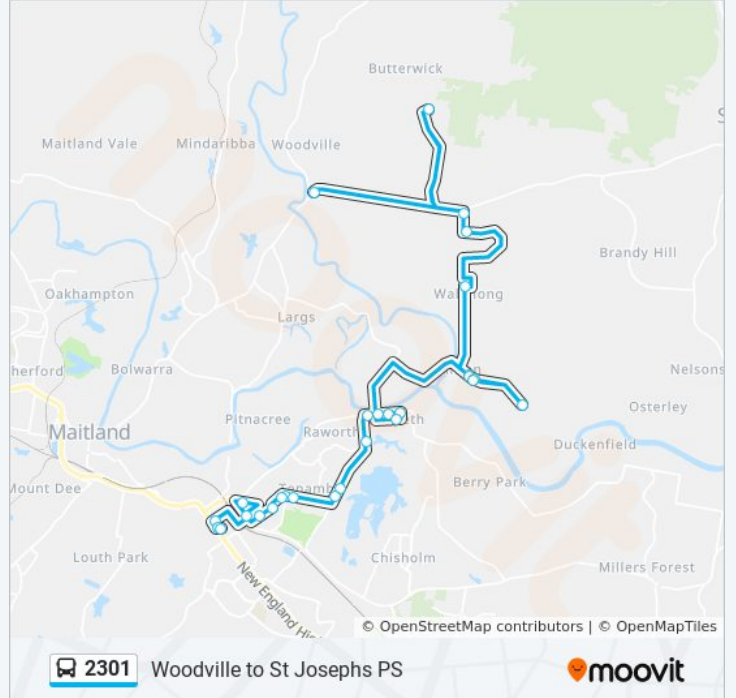

**Direction: St Josephs PS**

28 stops

[VIEW LINE SCHEDULE](#)

- All Saints Church, Clarence Town Rd
- Green Wattle Creek opp Jack James Cl (Hail & Ride)
- High St after Clarence Town Rd (Hail & Ride)
- Rosebank Dr after High St
- McClymonts Swamp Rd at High St
- Paterson St opp Hinton Public School (Hail & Ride)
- Hinton School of Arts, Hinton Rd (Hail & Ride)
- Hinton Rd after Nulla Nulla Lane (Hail & Ride)
- Hinton Rd opp Hinton School of Arts (Hail & Ride)
- Hinton Public School, Paterson St
- Morpeth Public School, High St
- Swan St at George St
- Swan St at Robert St
- Morpeth Museum, Swan St
- Swan St at Green St
- Tank St opp Canterbury Dr
- Metford Rd opp Robert St
- Metford Rd opp Collinson St
- Maize St opp Tenambit Public School
- Maize St after Sinclair St
- View St after Maize St

**Stops:** 28

**Trip Duration:** 60 min

**Line Summary:**

High St after Hinder St

Maitland High School, High St

Maitland Grossmann High School, Cumberland St

Lindesay St after Narang St

East Maitland Public School, William St

New England Hwy before King St

St Joseph's Primary School, King St

2301 bus time schedules and route maps are available in an offline PDF at [moovitapp.com](https://moovitapp.com). Use the [Moovit App](#) to see live bus times, train schedule or subway schedule, and step-by-step directions for all public transit in Sydney.