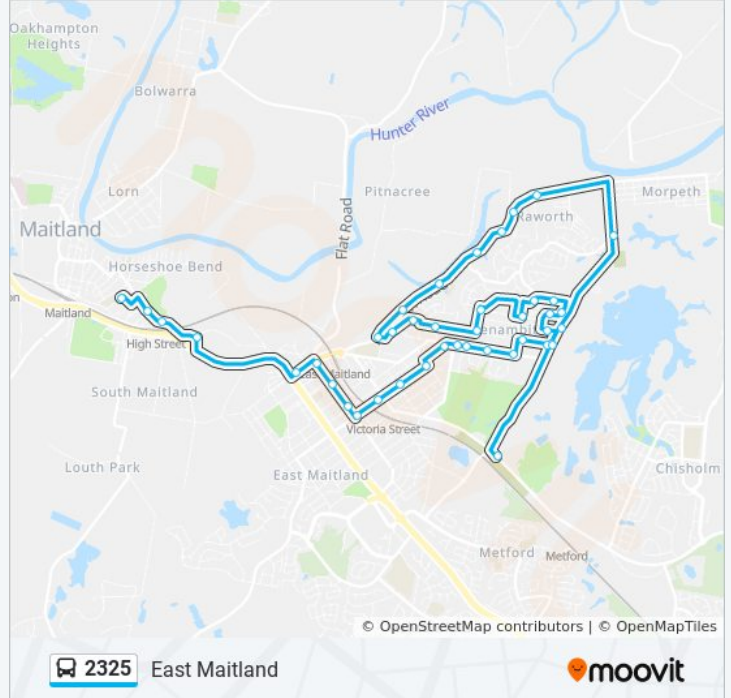

 **2325**

East Maitland

Get The App

The 2325 bus line East Maitland has one route. For regular weekdays, their operation hours are:

(1) East Maitland: 16:11

Use the Moovit App to find the closest 2325 bus station near you and find out when is the next 2325 bus arriving.

Direction: East Maitland

42 stops

[VIEW LINE SCHEDULE](#)

- All Saints' College, St Mary's Campus, Bent St
- High St opp Ward St
- High St opp Sparke St
- High St opp Maitland Visitor Information Centre
- Melbourne St at Tyrell St
- Lawes St at Melbourne St
- Lawes St at William St
- Lawes St before George St
- High St at Lawes St
- High St before Lindesay St
- High St opp Maitland High School
- High St at Hinder St
- View St at Maize St
- Maize St opp Sinclair St
- Tenambit Public School, Maize St
- Maize St opp Foster St
- Maize St opp Houston Ave
- Collinson St after Goldringham St
- Collinson St before Metford Rd
- Metford Rd at Collinson St
- Robert St at Sparsholt St
- Ronald St opp Troy Cl

2325 bus Info

Direction: East Maitland

Stops: 42

Trip Duration: 26 min

Line Summary:

Thursby St at Korbel St
Ohearn St after Thursby St
O'Hearn St at Burley St
Goldingham St at Crawford Ave
Edward St after Frater Ave
Edward St at Collinson St
Thompson St opp Goodhugh St Park
Thompson St opp Mawson Ave
Thompson St after Glover St
Thompson St at Morpeth Rd
82 Morpeth Rd
Morpeth Rd opp Linuwel School
Morpeth Rd opp Jenna Dr
Morpeth Rd opp 267
Morpeth Rd at Brush Farm Rd
Morpeth Rd opp Raworth Ave
Tank St opp Canterbury Dr
Metford Rd opp Robert St
Metford Rd opp Collinson St
East Maitland War Cemetery, Raymond Terrace Rd