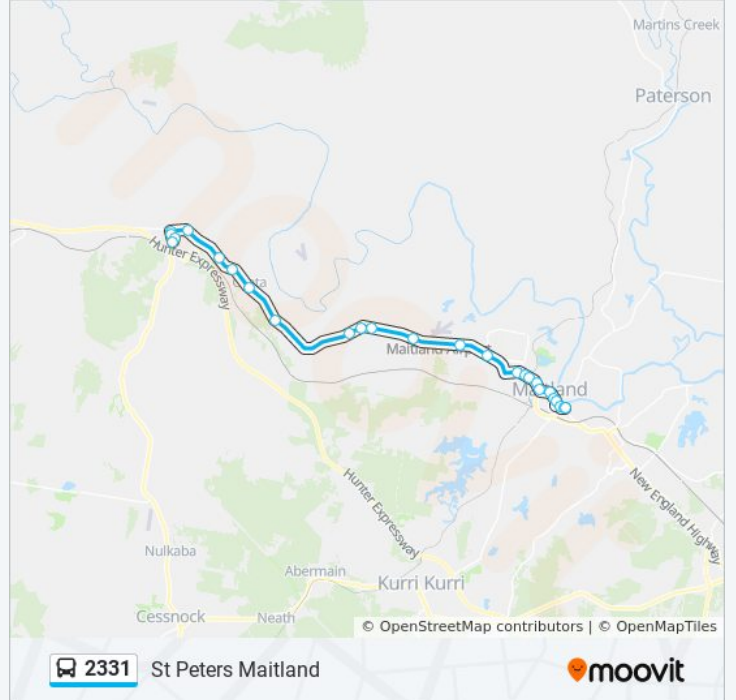

 2331

St Peters Maitland

Get The App

The 2331 bus line St Peters Maitland has one route. For regular weekdays, their operation hours are:

(1) St Peters Maitland: 07:42

Use the Moovit App to find the closest 2331 bus station near you and find out when is the next 2331 bus arriving.

Direction: St Peters Maitland

26 stops

[VIEW LINE SCHEDULE](#)

- Branxton Golf Club, Cessnock Rd
- Fleet St at Bridge St (Hail & Ride)
- Clift St opp Branxton Uniting Church
- Clift St before Maitland St
- Branxton Cemetery, Maitland St
- New England Hwy opp 2013 (Hail & Ride)
- New England Hwy at Oxford St
- High St after Hunter St
- New England Hwy opp Walkers Hill Lane
- New England Hwy at Windermere Rd
- New England Hwy opp Lochinvar Public School
- St Joseph's College, New England Hwy
- New England Hwy at River Rd
- New England Hwy opp 459
- New England Hwy after Denton Park Dr
- New England Hwy after Fourth Ave
- New England Hwy opp South St
- New England Hwy at John St
- Sacred Heart Church, New England Hwy
- High St opp Bonar St
- High St at Hannan St
- Maitland City Library, High St

Stops: 26

Trip Duration: 38 min

Line Summary:

High St opp Elgin St

Ken Tubman Dr opp Napoleon Lane

Uniting Church Maitland, Ken Tubman Dr

St Peters Maitland, High St

2331 bus time schedules and route maps are available in an offline PDF at moovitapp.com. Use the Moovit App to see live bus times, train schedule or subway schedule, and step-by-step directions for all public transit in Sydney.

© 2024 Moovit - All Rights Reserved