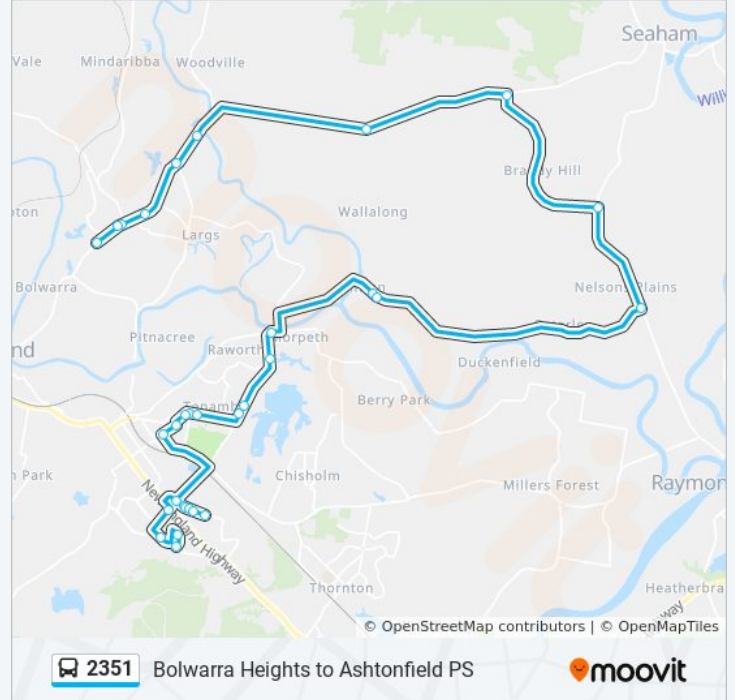

 2351

Bolwarra Heights to Ashtonfield PS

Get The App

The 2351 bus line Bolwarra Heights to Ashtonfield PS has one route. For regular weekdays, their operation hours are:

(1) Ashtonfield PS: 07:20

Use the Moovit App to find the closest 2351 bus station near you and find out when is the next 2351 bus arriving.

Direction: Ashtonfield PS

30 stops

[VIEW LINE SCHEDULE](#)

- Paterson Rd opp Bolwarra Uniting Church
- Paterson Rd after Tocal Rd
- Paterson Rd opp Corina Ave
- Paterson Rd opp Dunmore Rd
- Paterson Rd at Bellvue Rd
- Clarence Town Rd opp High St (Hail & Ride)
- Brandy Hill Dr at Clarence Town Rd (Hail & Ride)
- Brandy Hill Dr at Seaham Rd
- Seaham Rd opp Hinton Rd (Hail & Ride)
- Hinton Rd opp Hinton School of Arts (Hail & Ride)
- Hinton Public School, Paterson St
- Swan St at Green St
- Tank St opp Canterbury Dr
- Metford Rd opp Robert St
- Metford Rd opp Collinson St
- Maize St opp Tenambit Public School
- Maize St after Sinclair St
- View St after Maize St
- High St after Hinder St
- Maitland High School, Hunter St
- Metford Rd at Chelmsford Dr (Hail & Ride)
- Chelmsford Dr at Tennyson St

2351 bus Info

Direction: Ashtonfield PS

Stops: 30

Trip Duration: 67 min

Line Summary:

Chelmsford Dr opp Early Learning Centre
Maitland Christian School, Chelmsford Dr
Early Learning Centre, Chelmsford Dr
Chelmsford Dr opp Tennyson St
Maitland Private Hospital, Chisholm Rd
Hunter Valley Grammar School, South Seas Dr
Norfolk St at Pitcairn St
Ashtonfield Public School, Norfolk St