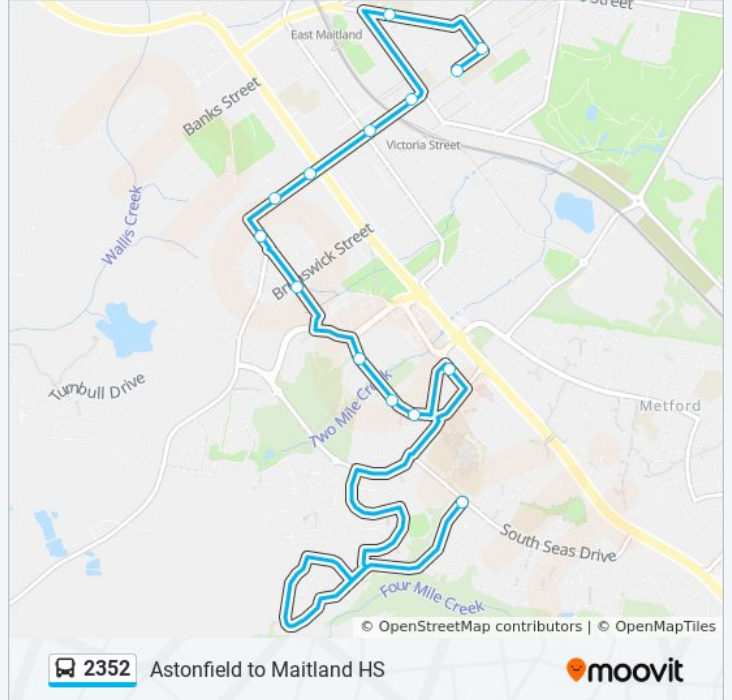

2352 bus time schedules and route maps are available in an offline PDF at moovitapp.com. Use the Moovit App to see live bus times, train schedule or subway schedule, and step-by-step directions for all public transit in Sydney.

© 2024 Moovit - All Rights Reserved