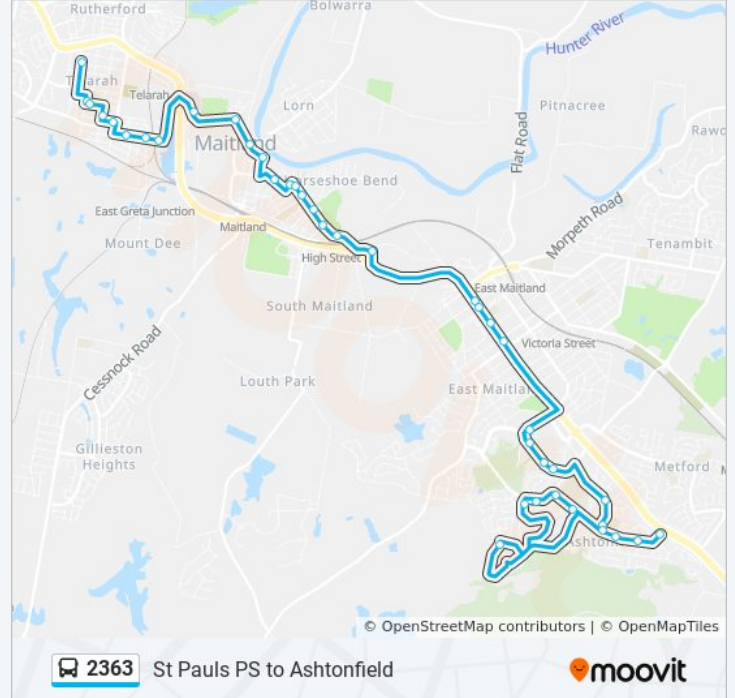

Direction: Ashtonfield

39 stops

[VIEW LINE SCHEDULE](#)

- Young St opp St Pauls Catholic Church
- Telarah Public School, Lismore Ave (Hail & Ride)
- Telarah Public School, Raymond St
- Brooks St at Bligh St
- William St after South St
- Telarah St opp Telarah Gospel Hall
- Telarah St at Elizabeth St
- Telarah St at Margaret St
- High St opp Bonar St
- High St at Hannan St
- Maitland City Library, High St
- High St opp Elgin St
- Ken Tubman Dr opp Napoleon Lane
- Uniting Church Maitland, Ken Tubman Dr
- St Peters Maitland, High St
- High St at Hunter St
- Maitland Regional Art Gallery, High St
- High St opp Ward St
- High St opp Sparke St
- High St opp Maitland Visitor Information Centre
- East Maitland Bowling Club, Newcastle St
- New England Hwy before King St

Direction: Ashtonfield

Stops: 39

Trip Duration: 50 min

Line Summary:

New England Hwy before King St

New England Hwy at George St

Green Hills Shopping Centre, Mitchell Dr

Green Hills Shopping Centre, Stronach Ave

Stronach Ave opp Martin Cl

Stronach Ave at Sylvan Cres

Norfolk St at Pitcairn St

Ashtonfield Public School, Norfolk St

South Seas Dr opp Hunter Valley Grammar School

South Seas Dr at Chisholm Rd

Chisholm Rd before Galway Bay Dr

Galway Bay Dr after Chisholm Rd

Tipperary Dr at Kilshanny Ave (Hail & Ride)

South Seas Dr after Norfolk St

South Seas Dr at Adele Cres

South Seas Dr before Adele Cres

South Seas Dr before New England Hwy

2363 bus time schedules and route maps are available in an offline PDF at moovitapp.com. Use the [Moovit App](#) to see live bus times, train schedule or subway schedule, and step-by-step directions for all public transit in Sydney.