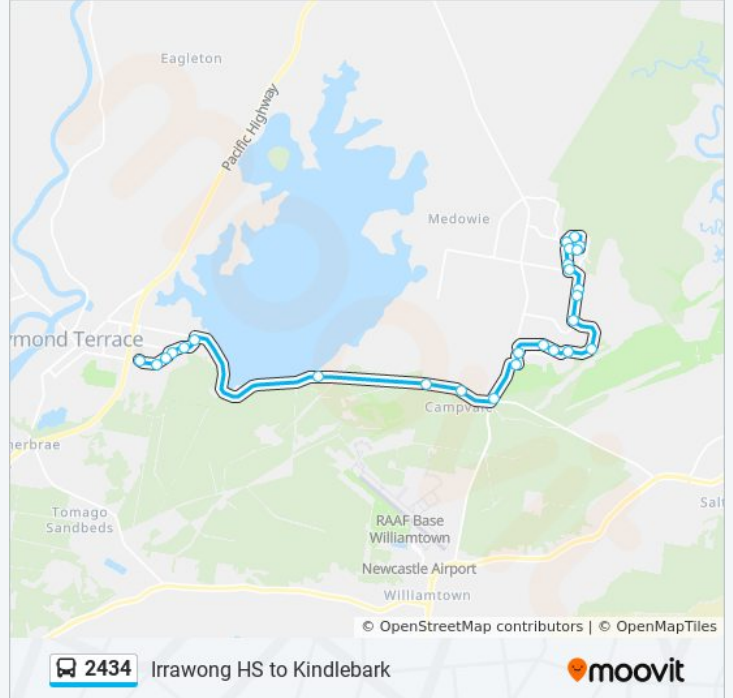

Laurina St opp Le Mottee Cl

Laurina St at Hakea Pde

Coachwood Dr after Laurina St

Coachwood Dr after Tupelo St

2434 bus time schedules and route maps are available in an offline PDF at moovitapp.com. Use the [Moovit App](#) to see live bus times, train schedule or subway schedule, and step-by-step directions for all public transit in Sydney.

[About Moovit](#) • [MaaS Solutions](#) • [Supported Countries](#) • [Mooviter Community](#)

© 2024 Moovit - All Rights Reserved

Check Live Arrival Times