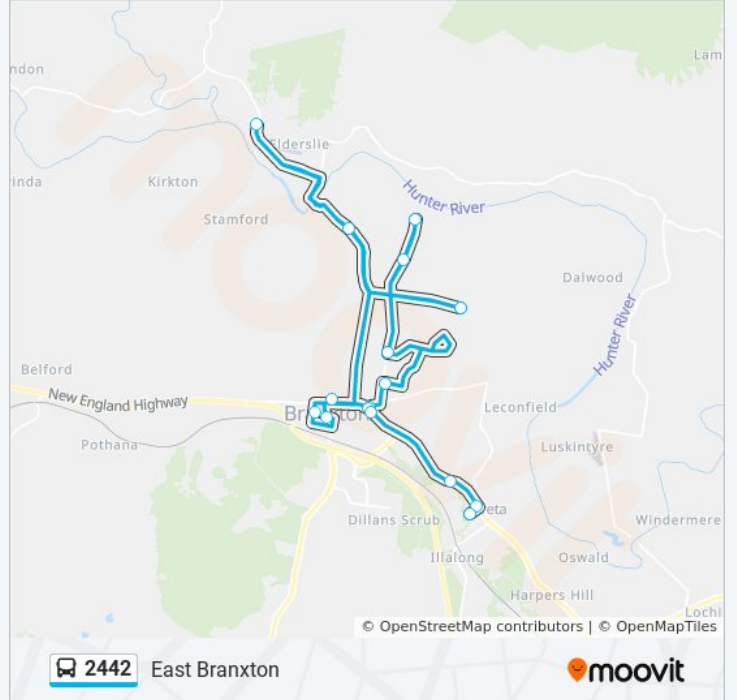

 2442

East Branxton

Get The App

The 2442 bus line East Branxton has one route. For regular weekdays, their operation hours are:

(1) East Branxton: 14:57

Use the Moovit App to find the closest 2442 bus station near you and find out when is the next 2442 bus arriving.

**Direction: East Branxton**

22 stops

[VIEW LINE SCHEDULE](#)

- Greta Public School, Wyndham St
- Greta Hotel, High St
- New England Hwy opp Oxford St
- Branxton War Memorial Baths, New England Hwy
- Miller Park Sports Club, New England Hwy
- Station St opp Rosary Park Catholic School
- Branxton Public School, King St
- Elderslie Rd after Radford Pwy
- 841 Elderslie Rd (Hail & Ride)
- 357 McMullins Rd
- McMullins Rd at Summer Hill Rd (Hail & Ride)
- Rusty Lane at Rusty Lane North Arm (Hail & Ride)
- Brokenback Rd at McMullins Rd (Hail & Ride)
- Hillview Rd before McMullins Rd (Hail & Ride)
- Wyndham St opp Lions Park
- John Rose Oval, John Rose Ave
- Elderslie Rd after Radford Pwy
- 458 Elderslie Rd (Hail & Ride)
- McMullins Rd at Summer Hill Rd (Hail & Ride)
- Rusty Lane at Rusty Lane North Arm (Hail & Ride)
- Brokenback Rd at McMullins Rd (Hail & Ride)
- Hillview Rd before McMullins Rd (Hail & Ride)

**2442 bus Time Schedule**

East Branxton Route Timetable:

Sunday	Not Operational
Monday	14:57
Tuesday	14:57
Wednesday	14:57
Thursday	14:57
Friday	14:57
Saturday	Not Operational

**2442 bus Info**

**Direction:** East Branxton

**Stops:** 22

**Trip Duration:** 117 min

**Line Summary:**

2442 bus time schedules and route maps are available in an offline PDF at [moovitapp.com](https://moovitapp.com). Use the Moovit App to see live bus times, train schedule or subway schedule, and step-by-step directions for all public transit in Sydney.