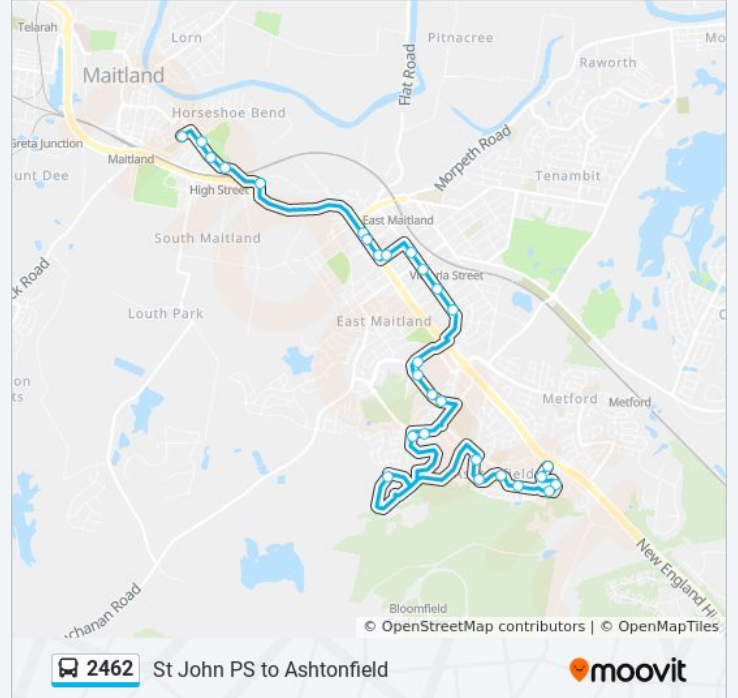

Direction: Ashtonfield

28 stops

[VIEW LINE SCHEDULE](#)

St John the Baptist Primary School, Victoria St

Maitland Regional Art Gallery, High St

High St opp Ward St

High St opp Sparke St

High St opp Maitland Visitor Information Centre

Tipperary Dr at Kilshanny Ave (Hail & Ride)

Airlie St after South Seas Dr

Airlie St after Palm Cl

2462 bus Time Schedule

Ashtonfield Route Timetable:

Sunday	Not Operational
Monday	15:08
Tuesday	15:08
Wednesday	15:08
Thursday	15:08
Friday	15:08
Saturday	Not Operational

2462 bus Info

Direction: Ashtonfield

Stops: 28

Trip Duration: 35 min

Line Summary:

Airlie St after Raratonga Cl

Pacific Cres opp Holmes St

Lord Howe Dr at Bounty Cl

Malay St after Lord Howe Dr

Pacific Cres at South Seas Dr

South Seas Dr before New England Hwy

2462 bus time schedules and route maps are available in an offline PDF at moovitapp.com. Use the Moovit App to see live bus times, train schedule or subway schedule, and step-by-step directions for all public transit in Sydney.