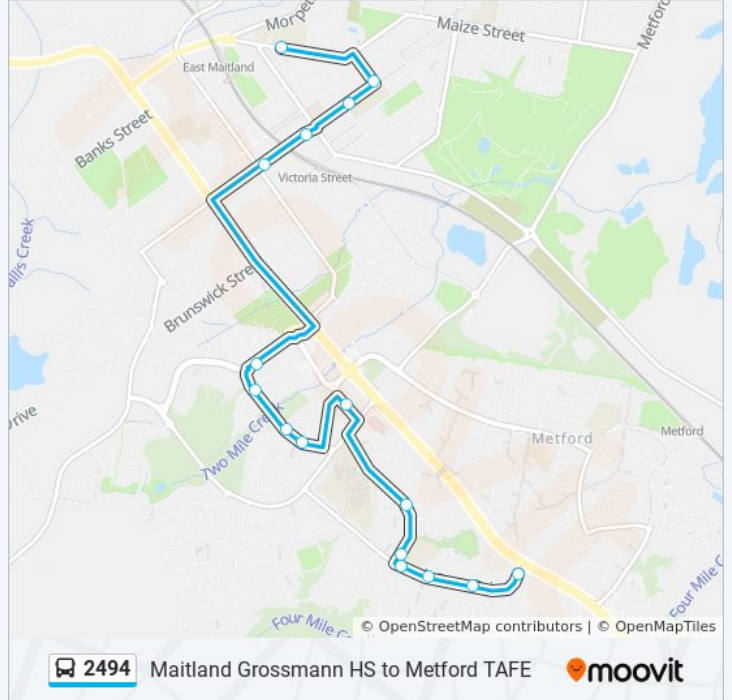

Direction: Ashtonfield

16 stops

[VIEW LINE SCHEDULE](#)

Maitland Grossmann High School, Cumberland St

Hodge St at High St

Maitland High School, High St

High St after Lindesay St

High St at Lawes St

Green Hills Shopping Centre, Mitchell Dr

Green Hills Shopping Centre, Stronach Ave

Stronach Ave opp Martin Cl

Stronach Ave at Sylvan Cres

Molly Morgan Dr before Chisholm Rd

Norfolk St at Pitcairn St

Ashtonfield Public School, Norfolk St

South Seas Dr after Norfolk St

South Seas Dr at Adele Cres

South Seas Dr before Adele Cres

South Seas Dr before New England Hwy

2494 bus Time Schedule

Ashtonfield Route Timetable:

Sunday	Not Operational
Monday	15:40
Tuesday	15:40
Wednesday	15:40
Thursday	15:40
Friday	15:40
Saturday	Not Operational

2494 bus Info

Direction: Ashtonfield

Stops: 16

Trip Duration: 21 min

Line Summary:

2494 bus time schedules and route maps are available in an offline PDF at moovitapp.com. Use the Moovit App to see live bus times, train schedule or subway schedule, and step-by-step directions for all public transit in Sydney.