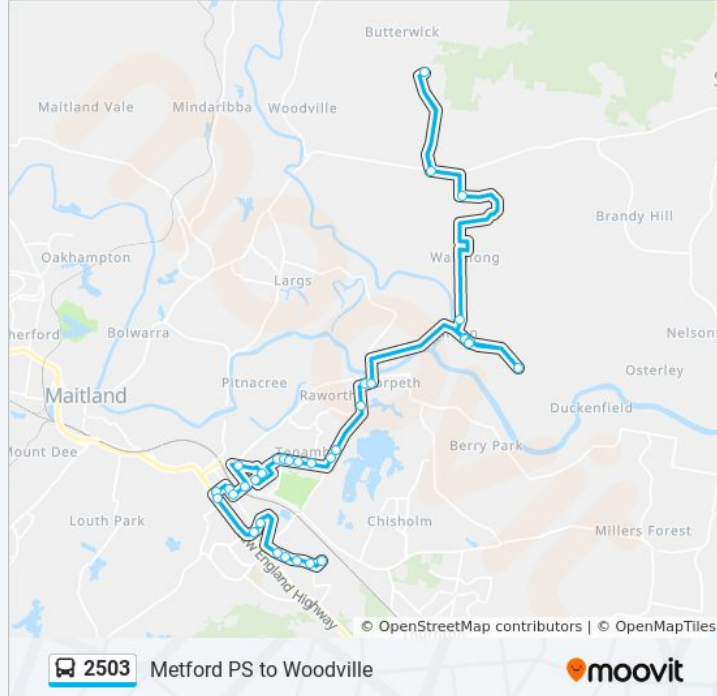

Tank St after Canterbury Dr

High St at Green St

High St at Northumberland St

Paterson St opp Hinton Public School (Hail & Ride)

Hinton School of Arts, Hinton Rd (Hail & Ride)

Hinton Rd after Nulla Nulla Lane (Hail & Ride)

Hinton Rd opp Hinton School of Arts (Hail & Ride)

Hinton Public School, Paterson St

High St after Hinton Rd

Scott St after Morpeth Views

Rosebank Dr before High St

Green Wattle Creek opp Jack James Cl (Hail & Ride)

Clarence Town Rd opp Butterwick Rd

2503 bus time schedules and route maps are available in an offline PDF at moovitapp.com. Use the [Moovit App](#) to see live bus times, train schedule or subway schedule, and step-by-step directions for all public transit in Sydney.

[About Moovit](#) • [MaaS Solutions](#) • [Supported Countries](#) • [Mooviter Community](#)

© 2024 Moovit - All Rights Reserved

Check Live Arrival Times