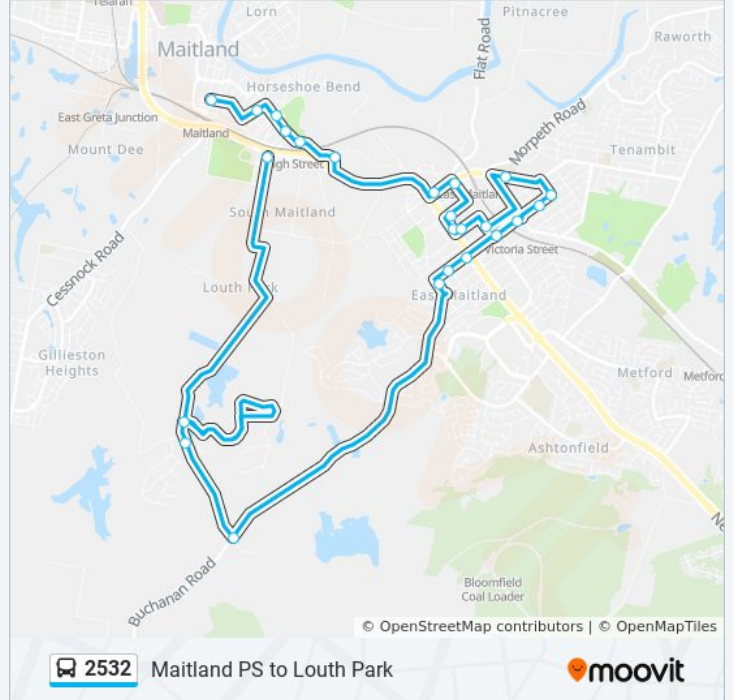

Direction: South Maitland

24 stops

[VIEW LINE SCHEDULE](#)

- Maitland Public School, Olive St
- St John the Baptist Primary School, Victoria St
- Maitland Regional Art Gallery, High St
- High St opp Ward St
- High St opp Sparke St
- High St opp Maitland Visitor Information Centre
- Melbourne St at Tyrell St
- Lawes St at Melbourne St
- East Maitland Public School, William St
- New England Hwy before King St
- St Joseph's Primary School, King St
- Lawes St before George St
- Maitland Grossmann High School, Cumberland St
- Hodge St at High St
- Maitland High School, High St
- High St after Lindesay St
- High St at Lawes St
- High St after Newcastle St
- High St at Rous St
- Brisbane St after High St
- Mount Vincent Rd opp Louth Park Rd (Hail & Ride)
- Louth Park Rd before Dagworth Rd (Hail & Ride)

2532 bus Info

Direction: South Maitland

Stops: 24

Trip Duration: 54 min

Line Summary:

Louth Park Rd opp Reflection Dr

Louth Park Rd at Cross St

2532 bus time schedules and route maps are available in an offline PDF at moovitapp.com. Use the [Moovit App](#) to see live bus times, train schedule or subway schedule, and step-by-step directions for all public transit in Sydney.