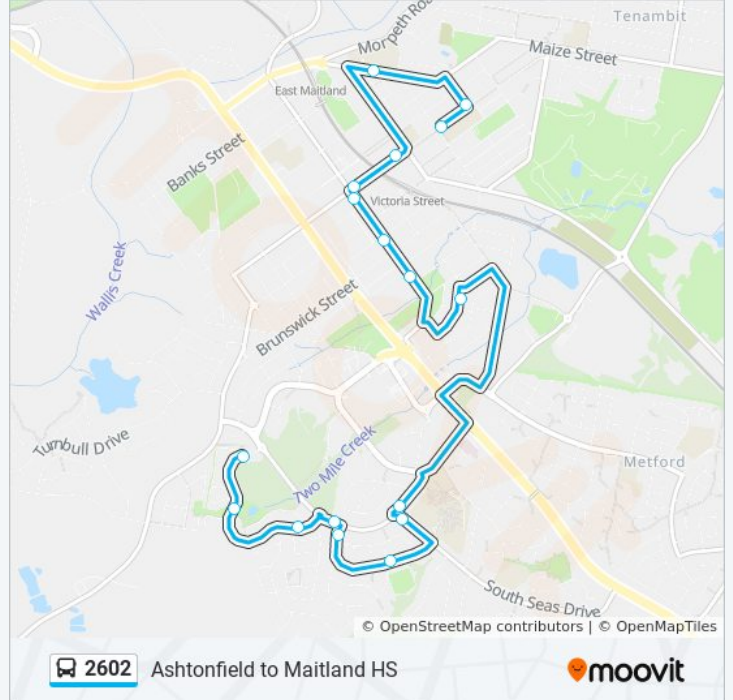

### Direction: Maitland High School

17 stops

[VIEW LINE SCHEDULE](#)

- Worcester Dr opp Springbok Cres (Hail & Ride)
- Worcester Dr after Parl St
- Worcester Dr at Beaufort Cct
- Chisholm Rd after Worcester Dr
- Galway Bay Dr after Chisholm Rd
- Galway Bay Dr after Murphy Cct
- South Seas Dr at Chisholm Rd
- Chisholm Rd before Kilkenny Cct
- Bruce St before Bray St
- Lawes St opp Alliance St
- Cooney Park, Lawes St
- East Maitland Post Office, Lawes St
- High St at Lawes St
- High St before Lindesay St
- Maitland Grossmann High School, Cumberland St
- Hodge St at High St
- Maitland High School, High St

### 2602 bus Info

**Direction:** Maitland High School

**Stops:** 17

**Trip Duration:** 21 min

**Line Summary:**

2602 bus time schedules and route maps are available in an offline PDF at [moovitapp.com](https://moovitapp.com). Use the Moovit App to see live bus times, train schedule or subway schedule, and step-by-step directions for all public transit in Sydney.